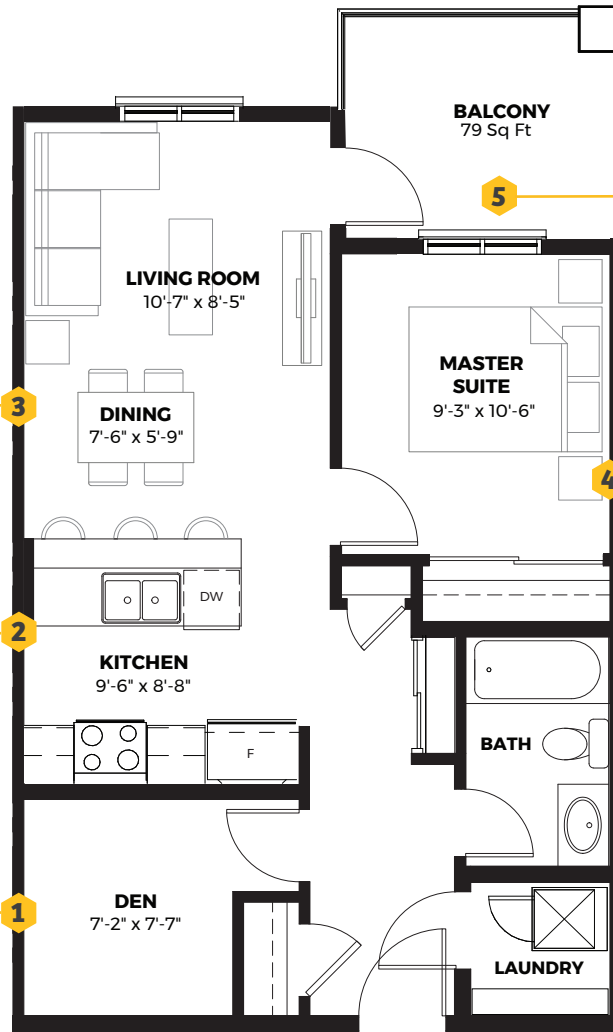

Main Features

Verde A 632 sq ft
1 Bed + Den
9' - 10' ceilings

- **3** A purposefully designed central **dining area** let's you entertain or have family meals while being in the heart of the open concept floorplan.
- **2** Designed to be the centre-piece of the kitchen, the elongaged **kitchen island** lets owners cook, snack and entertain all from the one location.
- **1** You wanted space for your office, to practice yoga or play your games. The purposefully designed **multi-functional den** is exactly what you need.

- **5** The Verde comes standard with its own **private deck**. Picture summer bbqs, leisurely brunches and evenings spent sipping cocktails in your own oasis.
- **4** This **spacious master bedroom** is designed to fit a queen-size bed and two night stands with room to spare.

Why Rohit?

Our difference is in the designer details

Every element of our Designer Interiors has been added for a reason. From the light fixtures down to the hinges, everything in a Rohit Communities home works together so our customers can live in a space that looks amazing and makes everyday life easier through functional design. With over 30 years of experience building award-winning homes, we're pleased to offer designer homes that help everyone feel better about where they live.

• our homes have been purposefully designed to help you feel better about where you live

RohitCommunities.com

• your designer homebuilder.