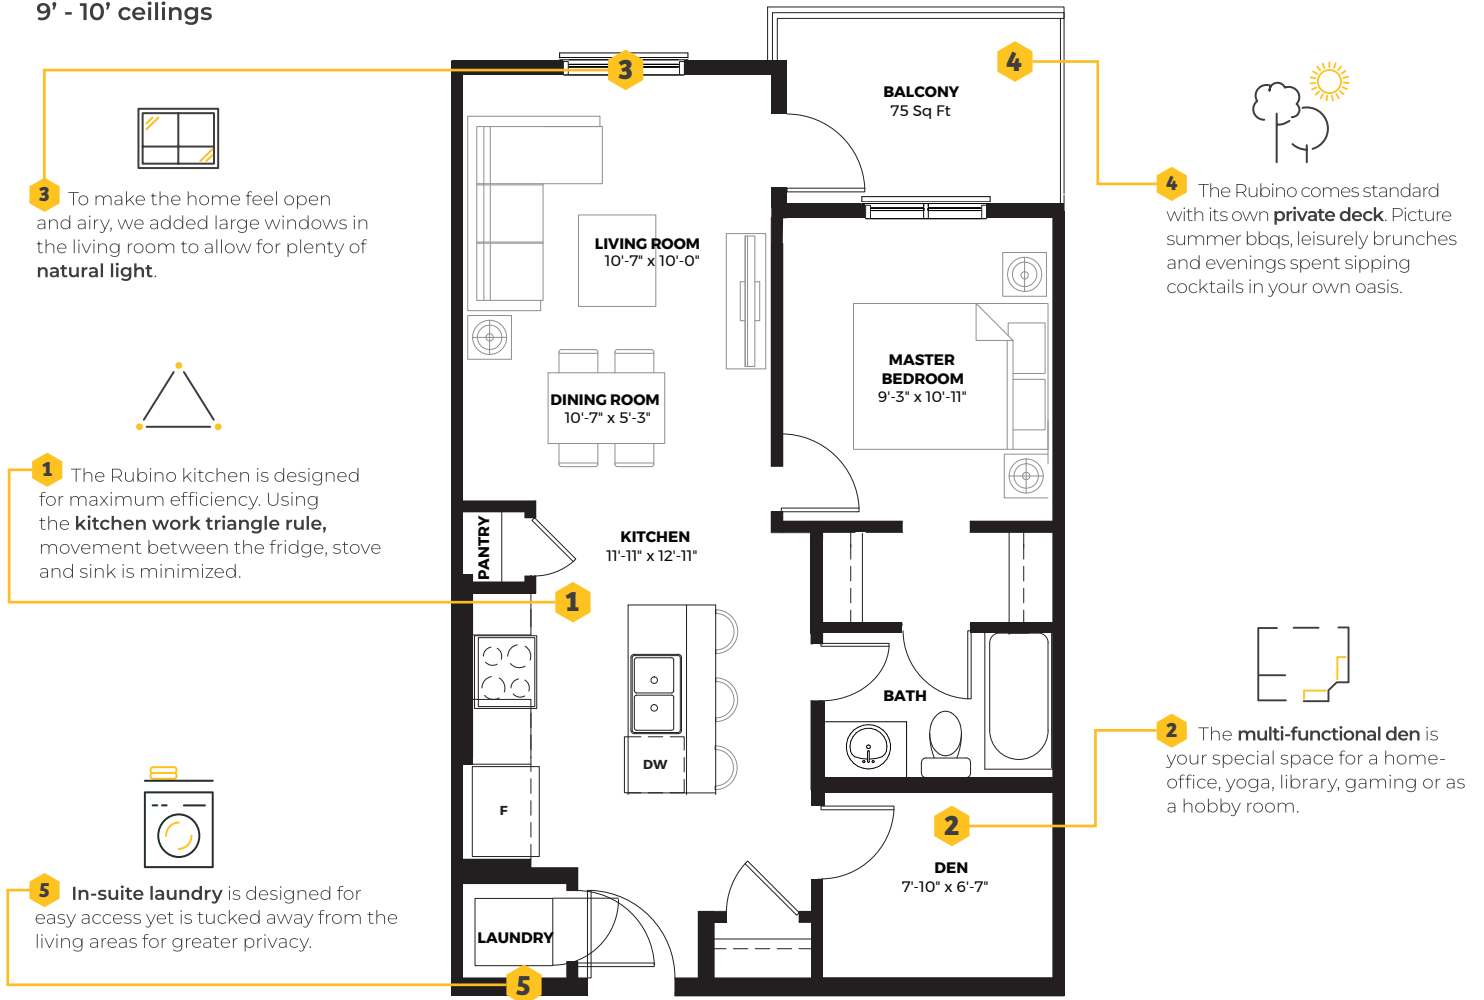

the rubino b

a magazine-worthy condo

dean's landing

Main Features

Rubino B 654 sq ft
1 Bed + Den, 1 Bath
9' - 10' ceilings

Why Rohit?

Our difference is in the designer details

Every element of our Designer Interiors has been added for a reason. From the light fixtures down to the hinges, everything in a Rohit Communities home works together so our customers can live in a space that looks amazing and makes everyday life easier through functional design. With over 30 years of experience building award-winning homes, we're pleased to offer designer homes that help everyone feel better about where they live.

• our homes have been purposefully designed
to help you feel better about where you live

RohitCommunities.com

• your designer homebuilder.