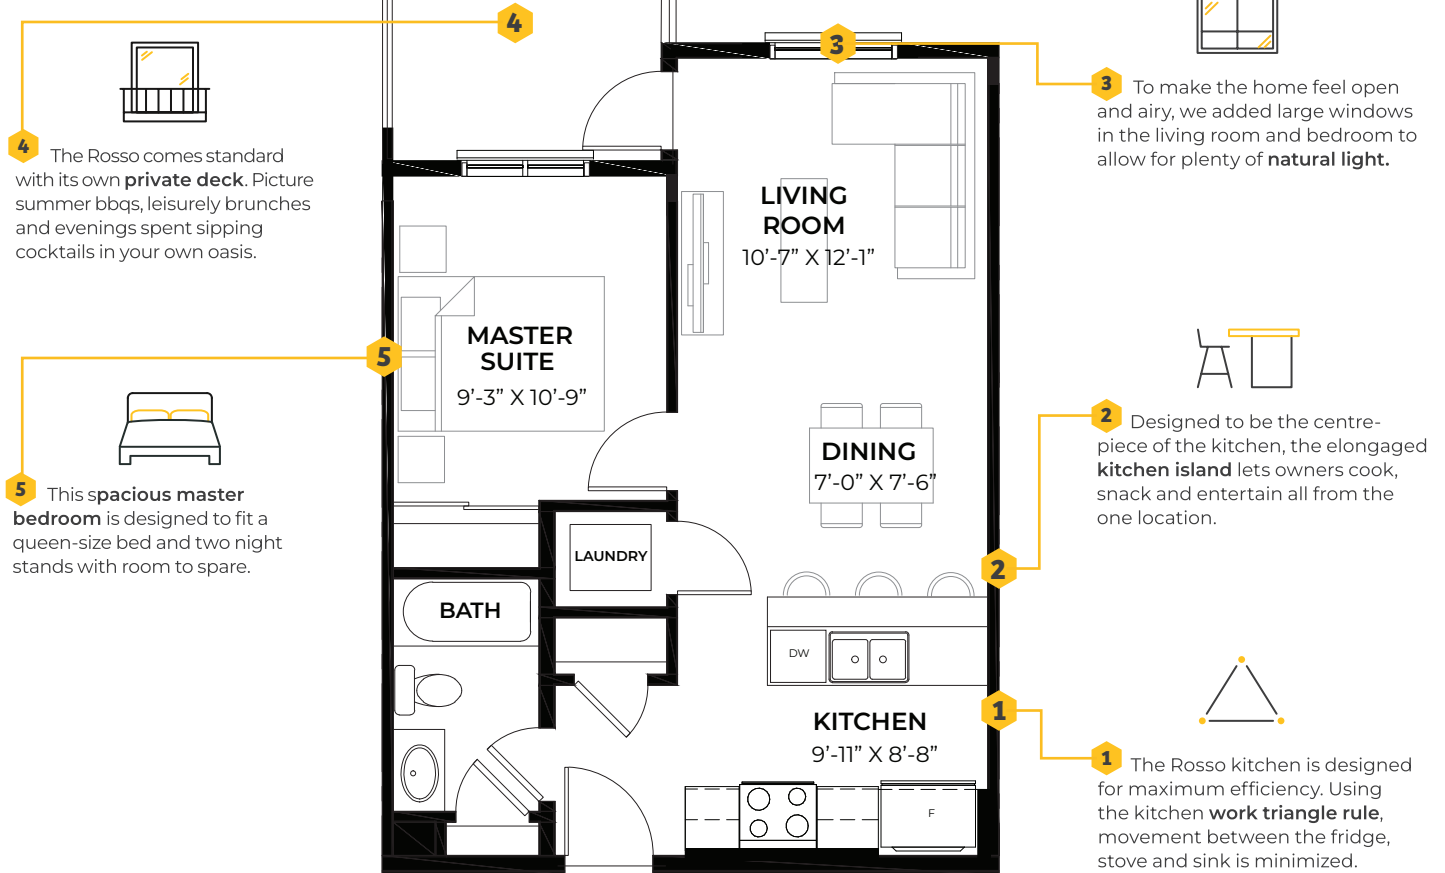

Main Features

Rosso B 561 sq ft
1 Bed, 1 Bath
9' - 10' ceilings

Why Rohit?

Our difference is in the designer details

Every element of our Designer Interiors has been added for a reason. From the light fixtures down to the hinges, everything in a Rohit Communities home works together so our customers can live in a space that looks amazing and makes everyday life easier through functional design. With over 30 years of experience building award-winning homes, we're pleased to offer designer homes that help everyone feel better about where they live.

• our homes have been purposefully designed
to help you feel better about where you live

RohitCommunities.com

• your designer homebuilder.