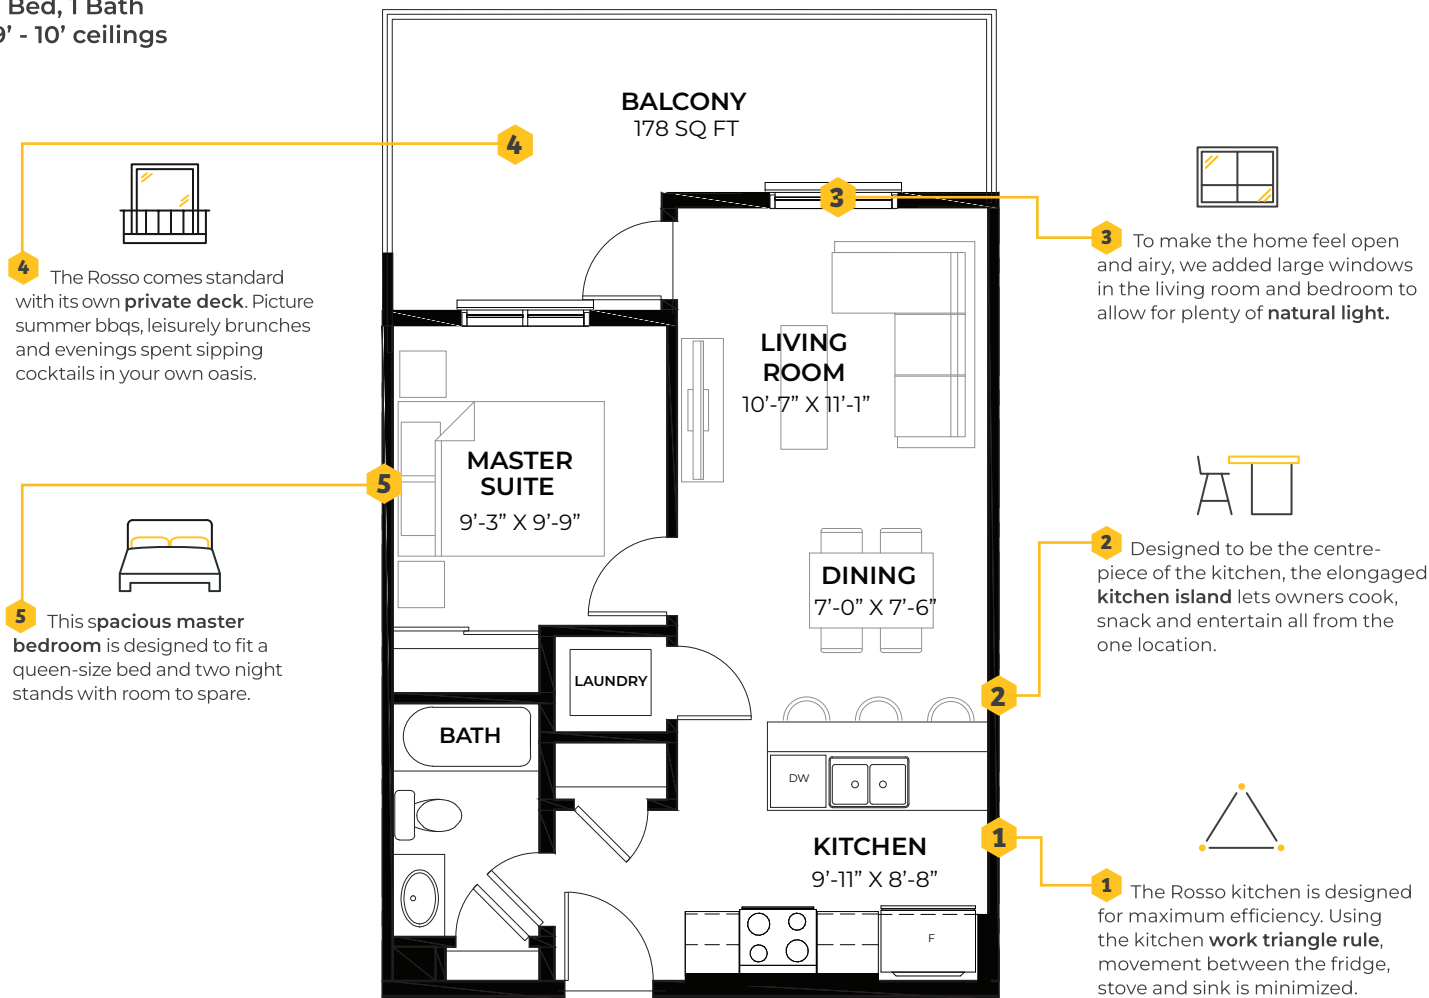

Main Features

Rosso A 536 sq ft
1 Bed, 1 Bath
9' - 10' ceilings

Why Rohit?

Our difference is in the designer details

Every element of our Designer Interiors has been added for a reason. From the light fixtures down to the hinges, everything in a Rohit Communities home works together so our customers can live in a space that looks amazing and makes everyday life easier through functional design. With over 30 years of experience building award-winning homes, we're pleased to offer designer homes that help everyone feel better about where they live.

• our homes have been purposefully designed
to help you feel better about where you live

RohitCommunities.com

• your designer homebuilder.