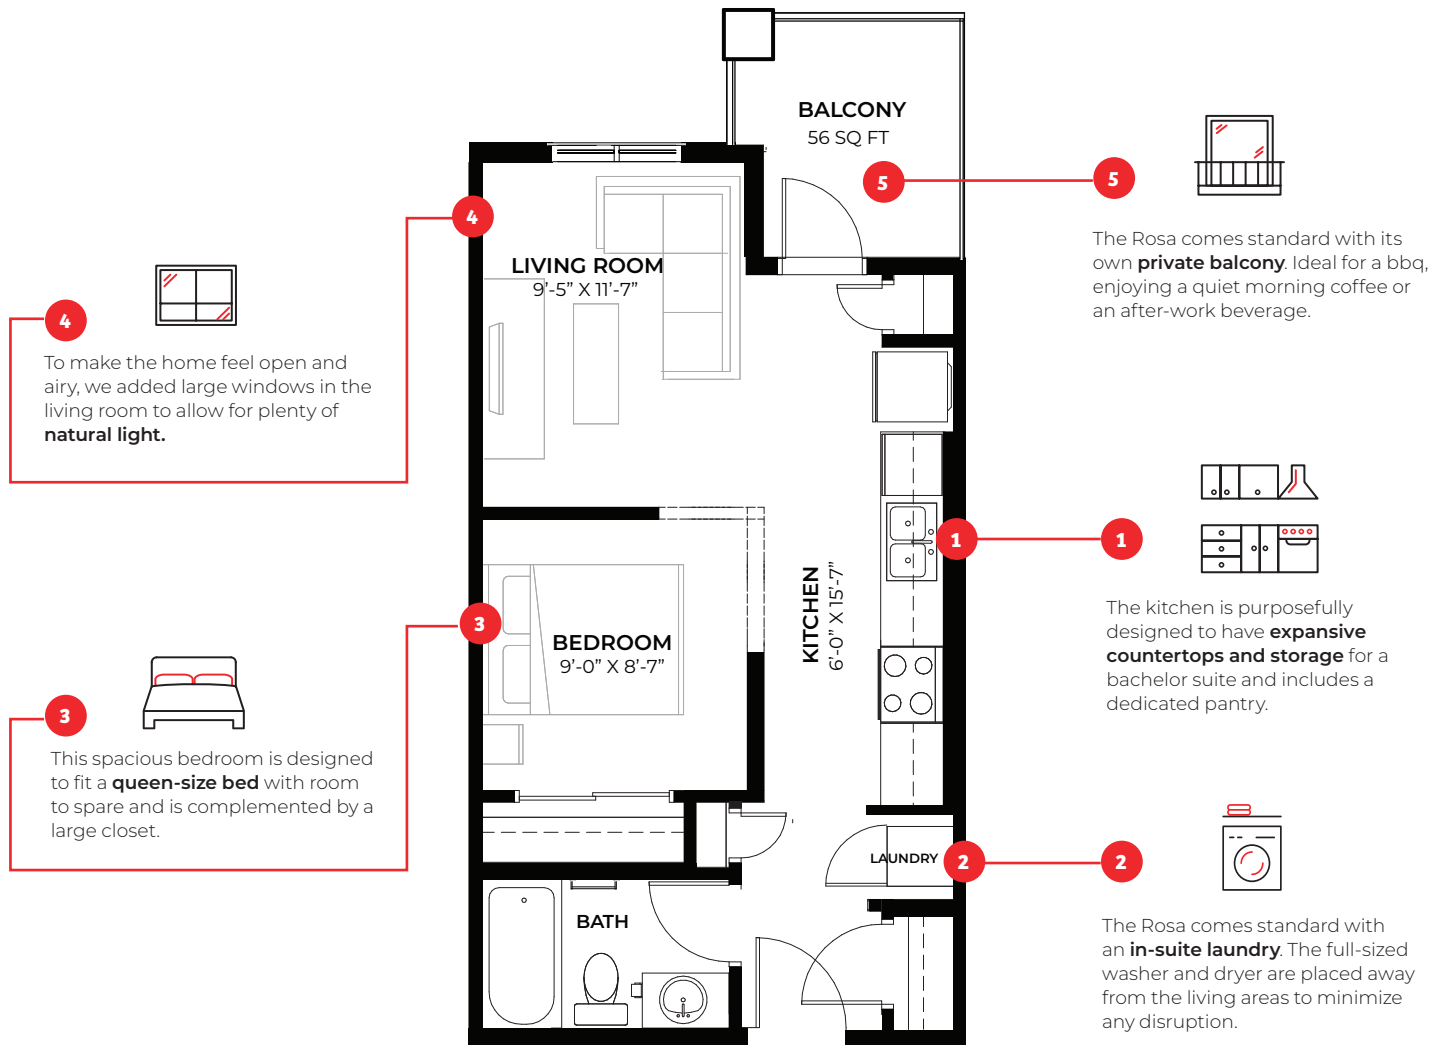

The ROSA

Bold Designer
Condos

1 Bed
1 Bath
470 sq ft

Key Features

9FT-10FT CEILING

RohitTM
HOMES | Bold Goes Further