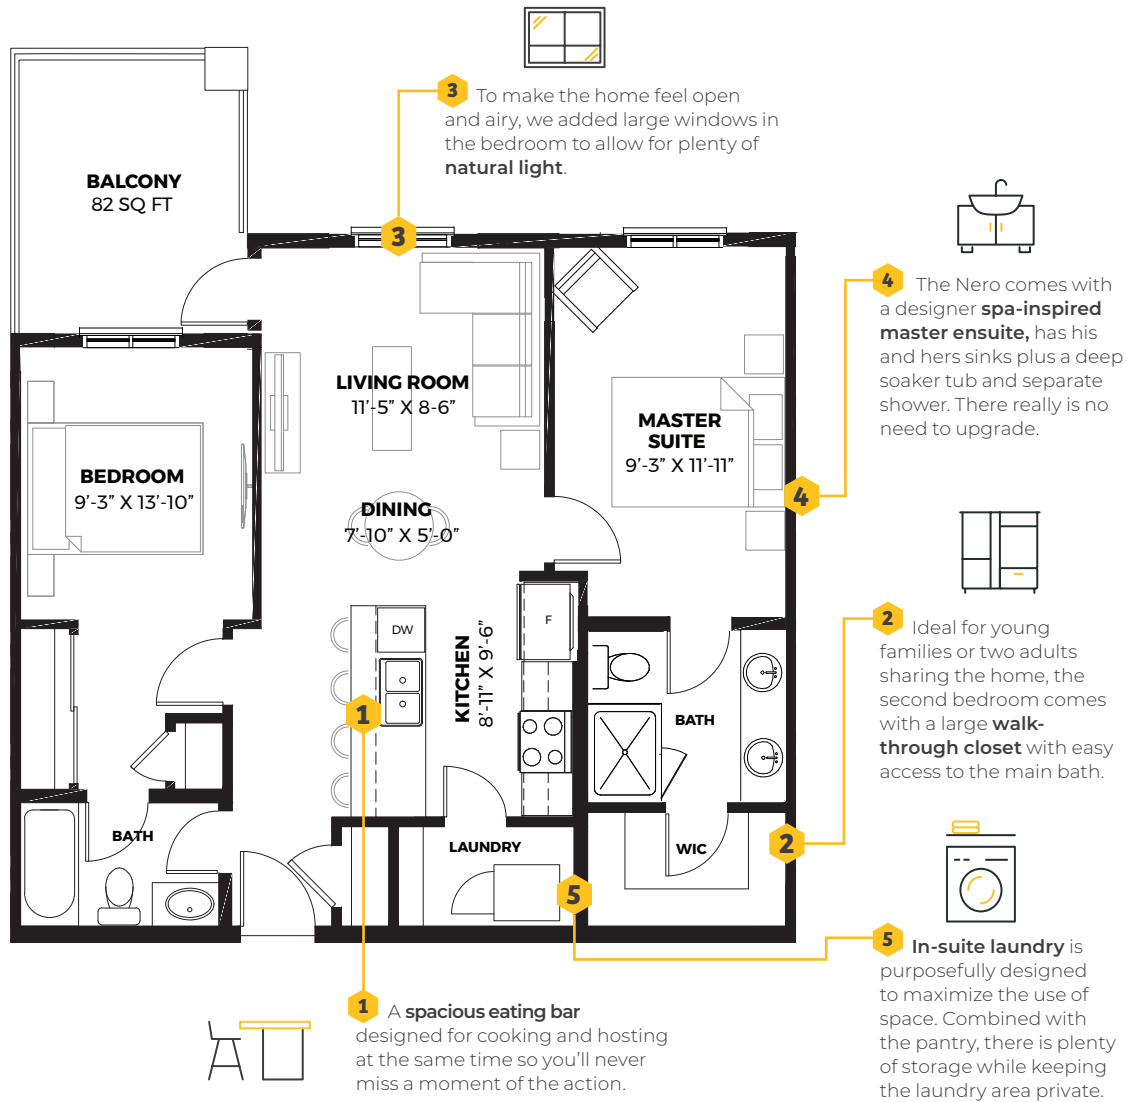

Main Features

Nero C 856 sq ft
2 Beds, 2 Bath
9' - 10' ceilings

Why Rohit?

Our difference is in the designer details

Every element of our Designer Interiors has been added for a reason. From the light fixtures down to the hinges, everything in a Rohit Communities home works together so our customers can live in a space that looks amazing and makes everyday life easier through functional design. With over 30 years of experience building award-winning homes, we're pleased to offer designer homes that help everyone feel better about where they live.