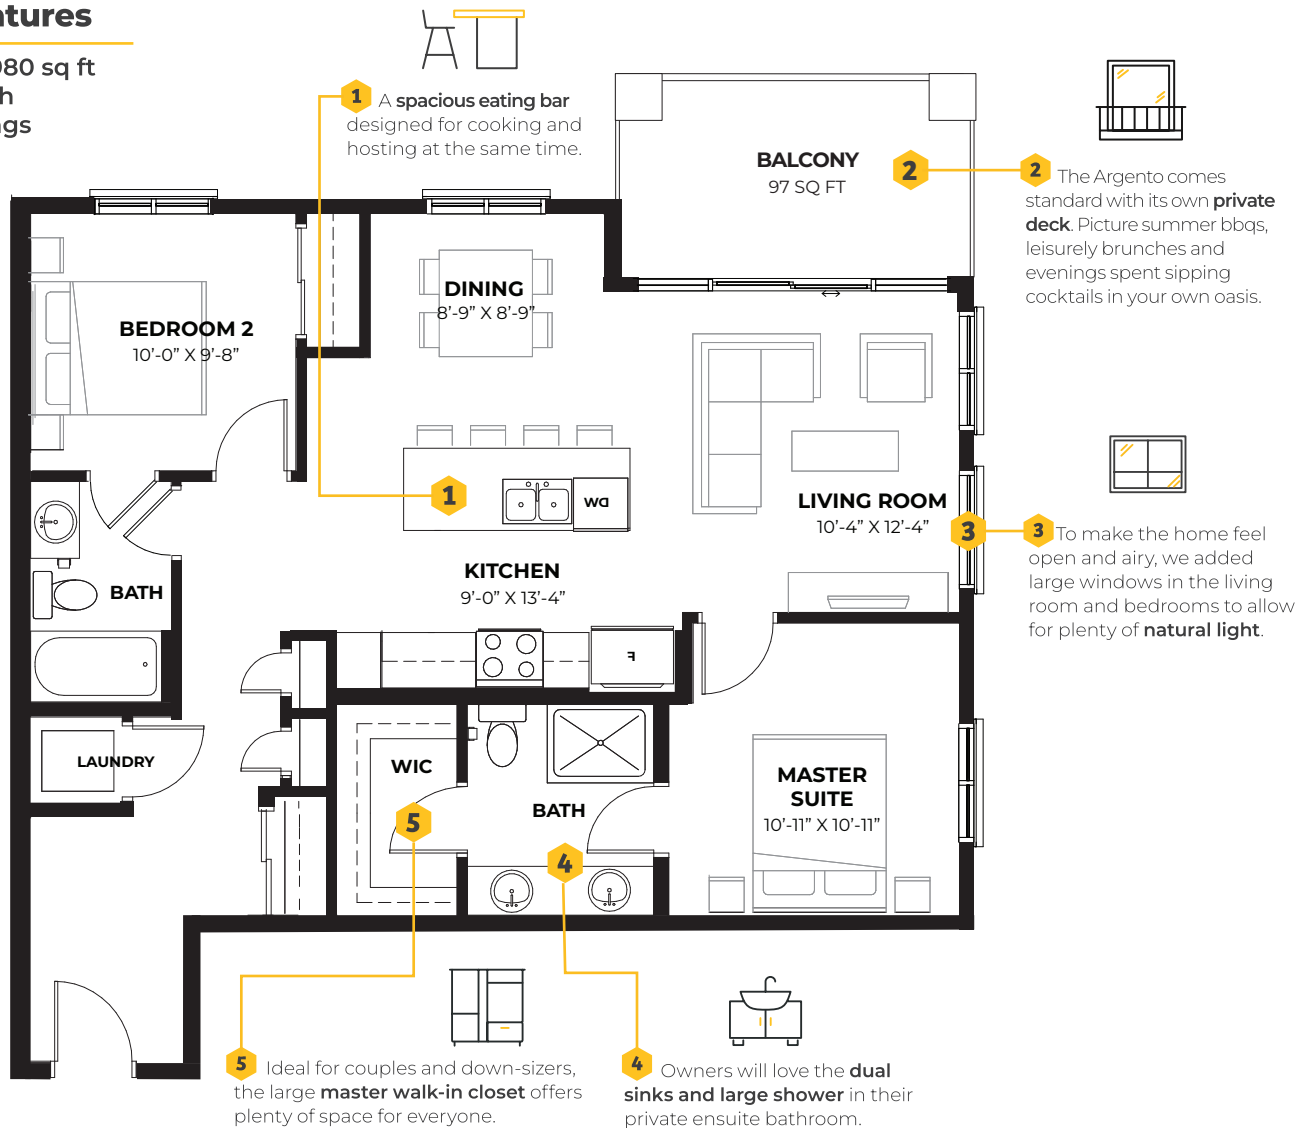

the argento b

a magazine-worthy apartment home

dean's landing

Main Features

Argento B 980 sq ft
2 bed, 2 bath
9' - 10' ceilings

Why Rohit?

Our difference is in the designer details

Every element of our Designer Interiors has been added for a reason. From the light fixtures down to the hinges, everything in a Rohit Communities home works together so our customers can live in a space that looks amazing and makes everyday life easier through functional design. With over 30 years of experience building award-winning homes, we're pleased to offer designer homes that help everyone feel better about where they live.

• our homes have been purposefully designed
to help you feel better about where you live

RohitCommunities.com

• your designer homebuilder.