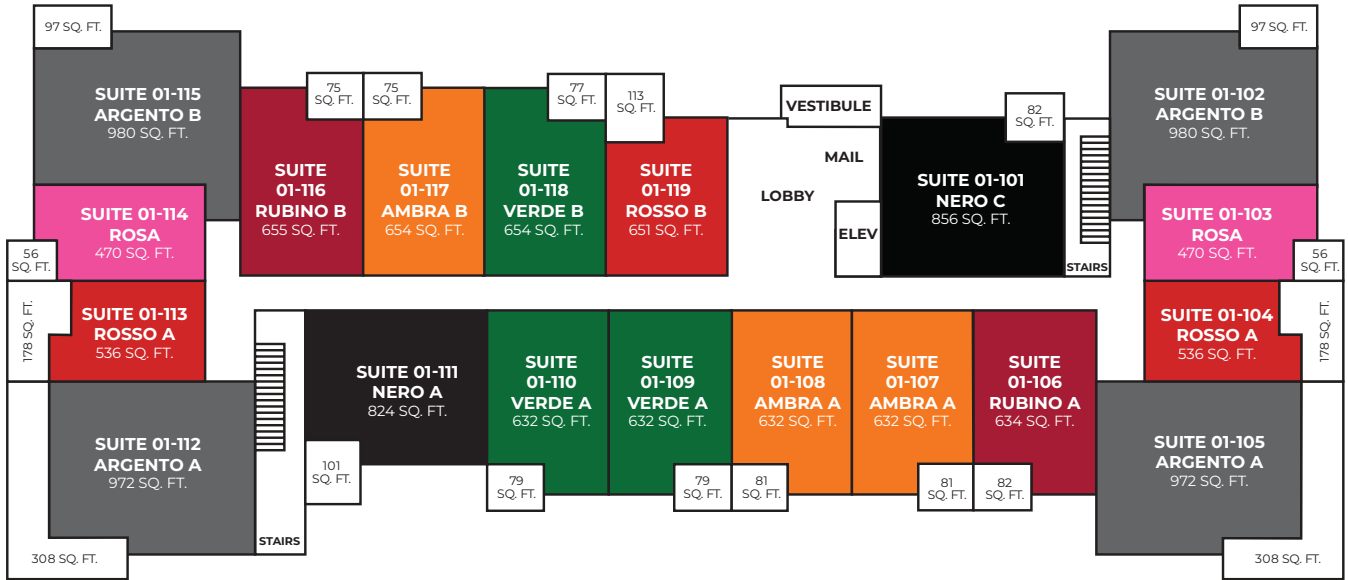

DEAN'S LANDING

Building 1
Floorplates

The life you deserve awaits at Dean's Landing at University District. Enjoy designer details throughout every condo and across all shared spaces, including the stylish professional designer-curated lobby and hallways.

1st Floor

2nd Floor

3rd Floor

4th Floor

DEAN'S LANDING

Sitemap

LEGEND

- Rohit Condos
- Rohit Townhomes
Barton
Cambridge
Fairfax
- Residential