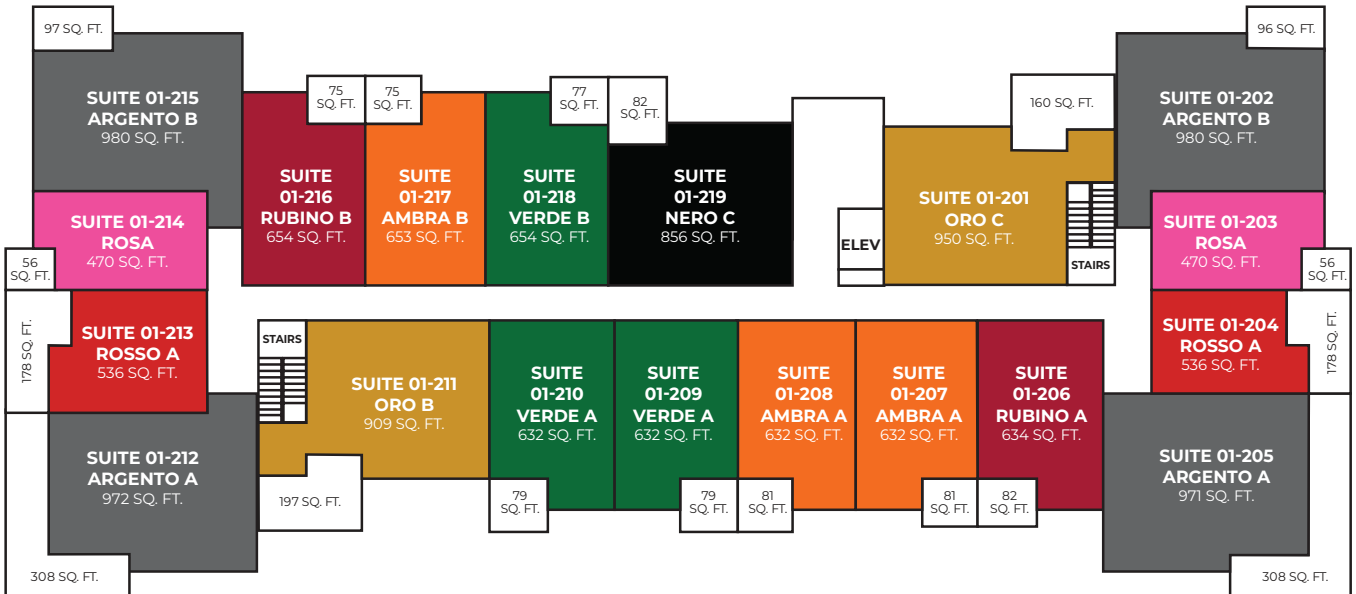

DEAN'S LANDING

Building 1
Floorplates

The life you deserve awaits at Dean's Landing at University District. Enjoy designer details throughout every condo and across all shared spaces, including the stylish professional designer-curated lobby and hallways.

1st Floor

2nd Floor

3rd Floor

4th Floor

DEAN'S LANDING

Sitemap

LEGEND

- Rohit Condos
- Rohit Townhomes
Barton
Cambridge
Fairfax
- Residential