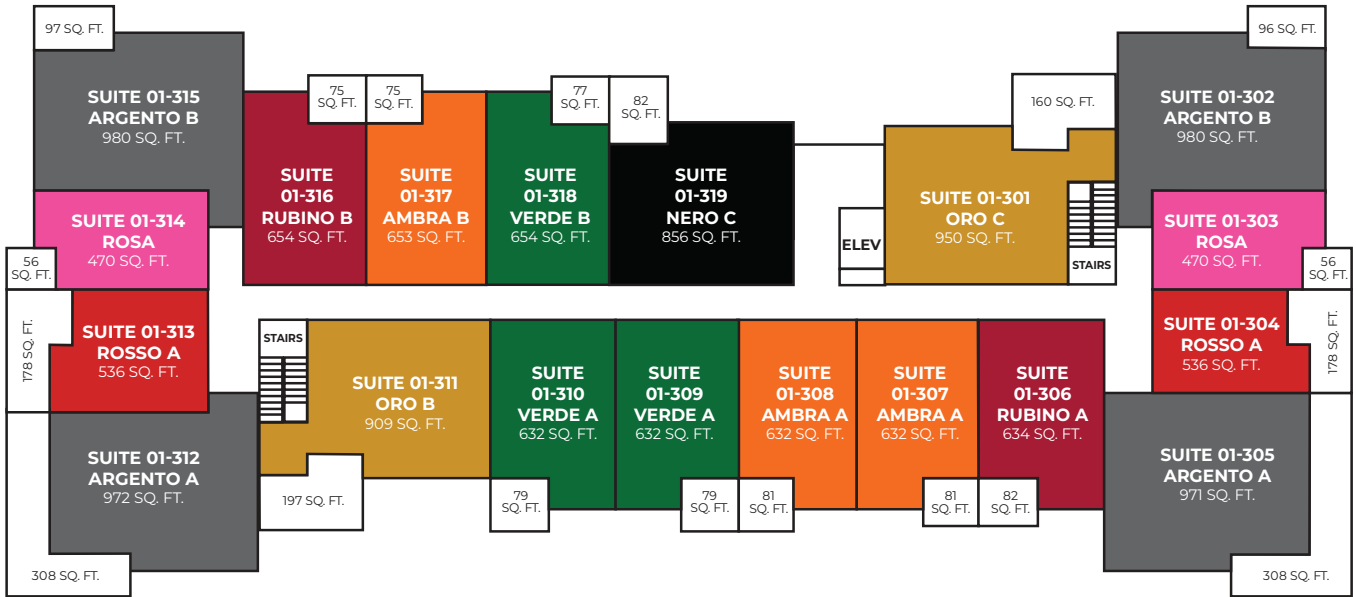

DEAN'S LANDING

Building 1
Floorplates

The life you deserve awaits at Dean's Landing at University District. Enjoy designer details throughout every condo and across all shared spaces, including the stylish professional designer-curated lobby and hallways.

1st Floor

2nd Floor

3rd Floor

4th Floor

DEAN'S LANDING

Sitemap

LEGEND

- Rohit Condos
- Rohit Townhomes
Barton
Cambridge
Fairfax
- Residential