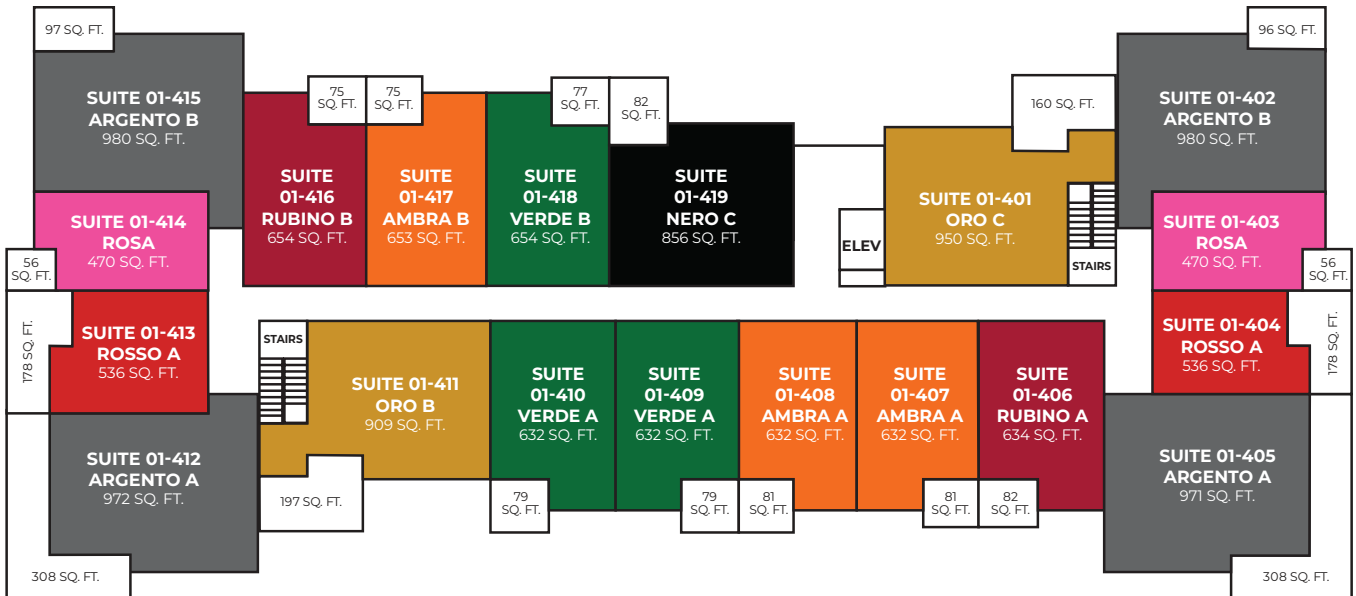

DEAN'S LANDING

Building 1
Floorplates

The life you deserve awaits at Dean's Landing at University District. Enjoy designer details throughout every condo and across all shared spaces, including the stylish professional designer-curated lobby and hallways.

1st Floor

2nd Floor

3rd Floor

4th Floor

DEAN'S LANDING

Sitemap

LEGEND

- Rohit Condos
- Rohit Townhomes
Barton
Cambridge
Fairfax
- Residential