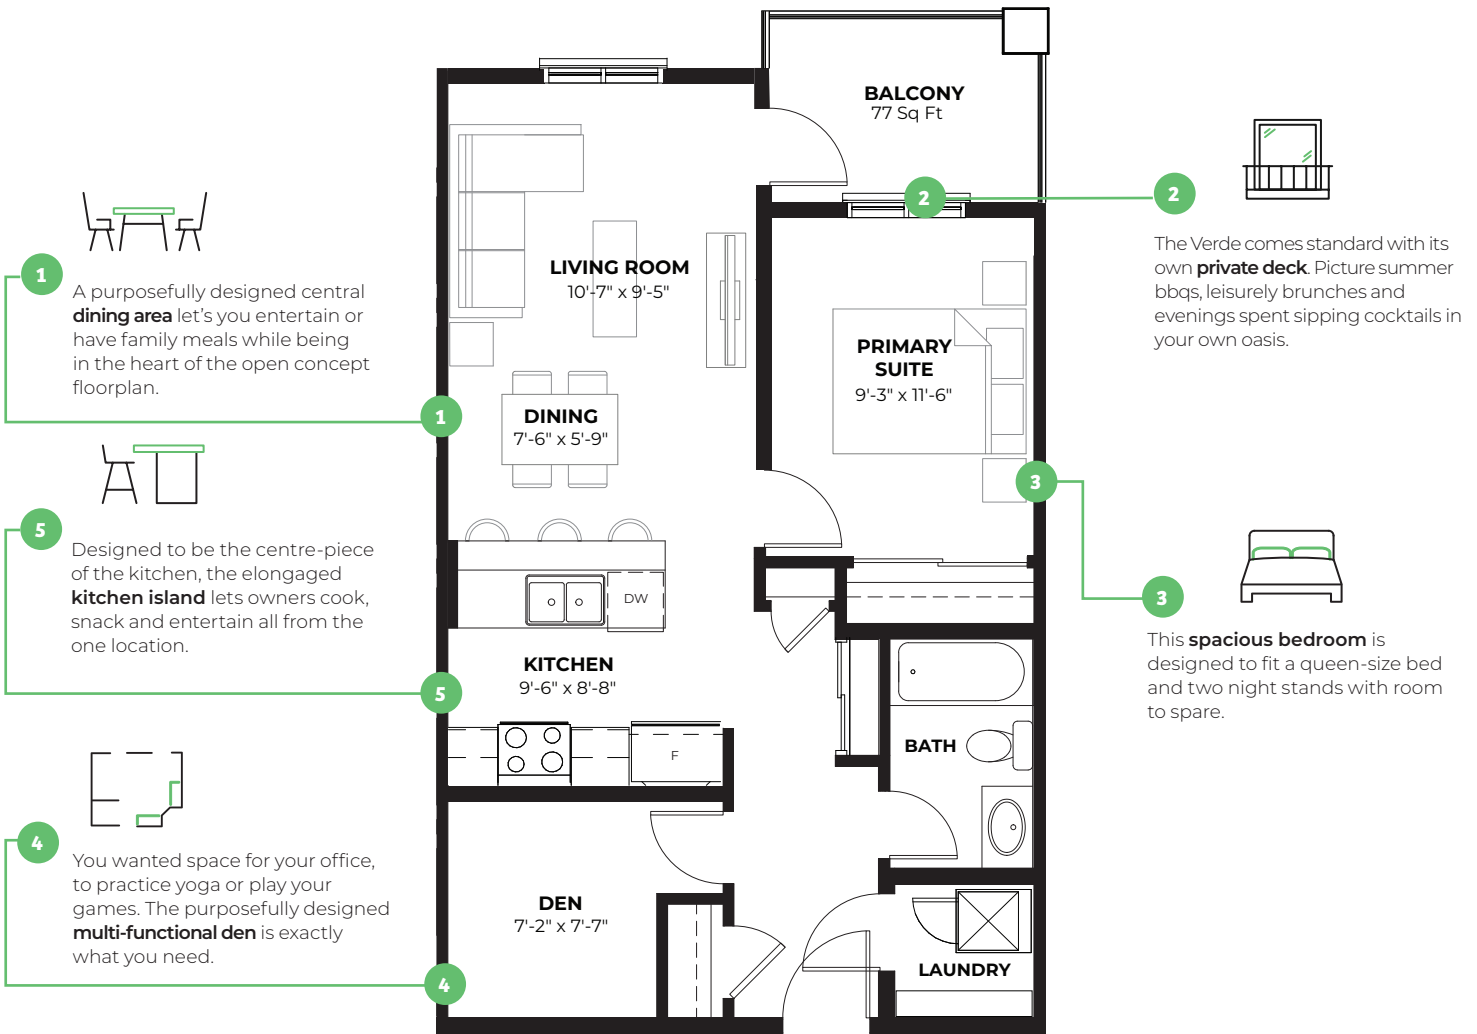

# The VERDE B

Bold Designer  
Condos

1 Bed + Den  
1 Bath  
654 sq ft

## Key Features

9FT-10FT CEILING

**Rohit**<sup>TM</sup>  
HOMES | Bold Goes Further