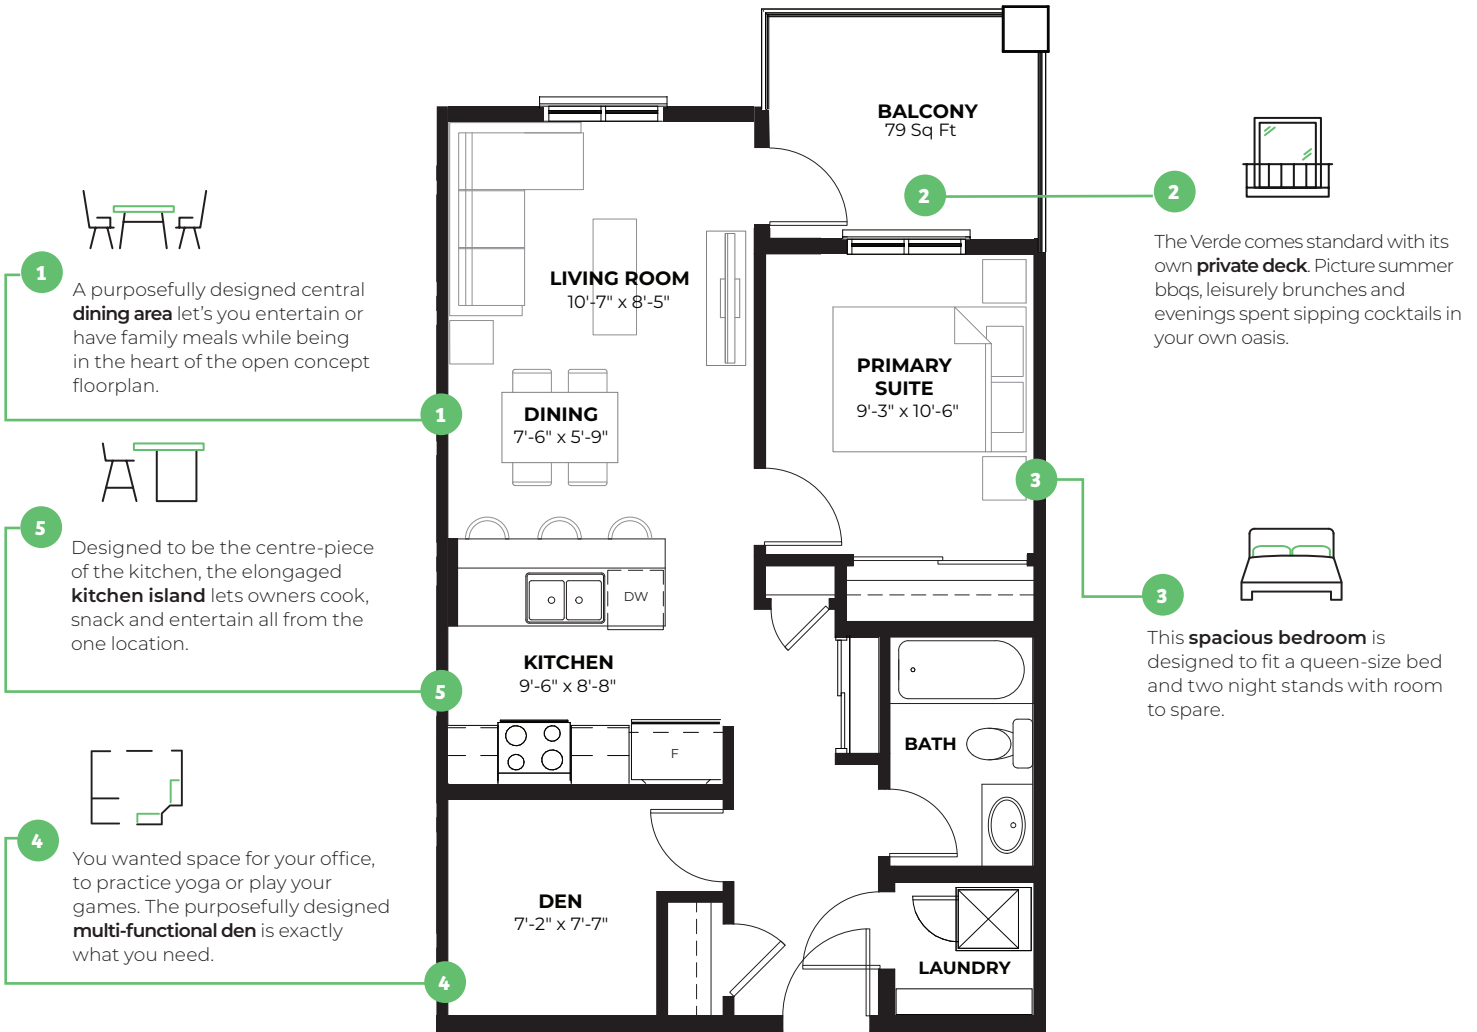

The VERDE A

Bold Designer
Condos

1 Bed + Den
1 Bath
632 sq ft

Key Features

9FT-10FT CEILING

RohitTM
HOMES | Bold Goes Further