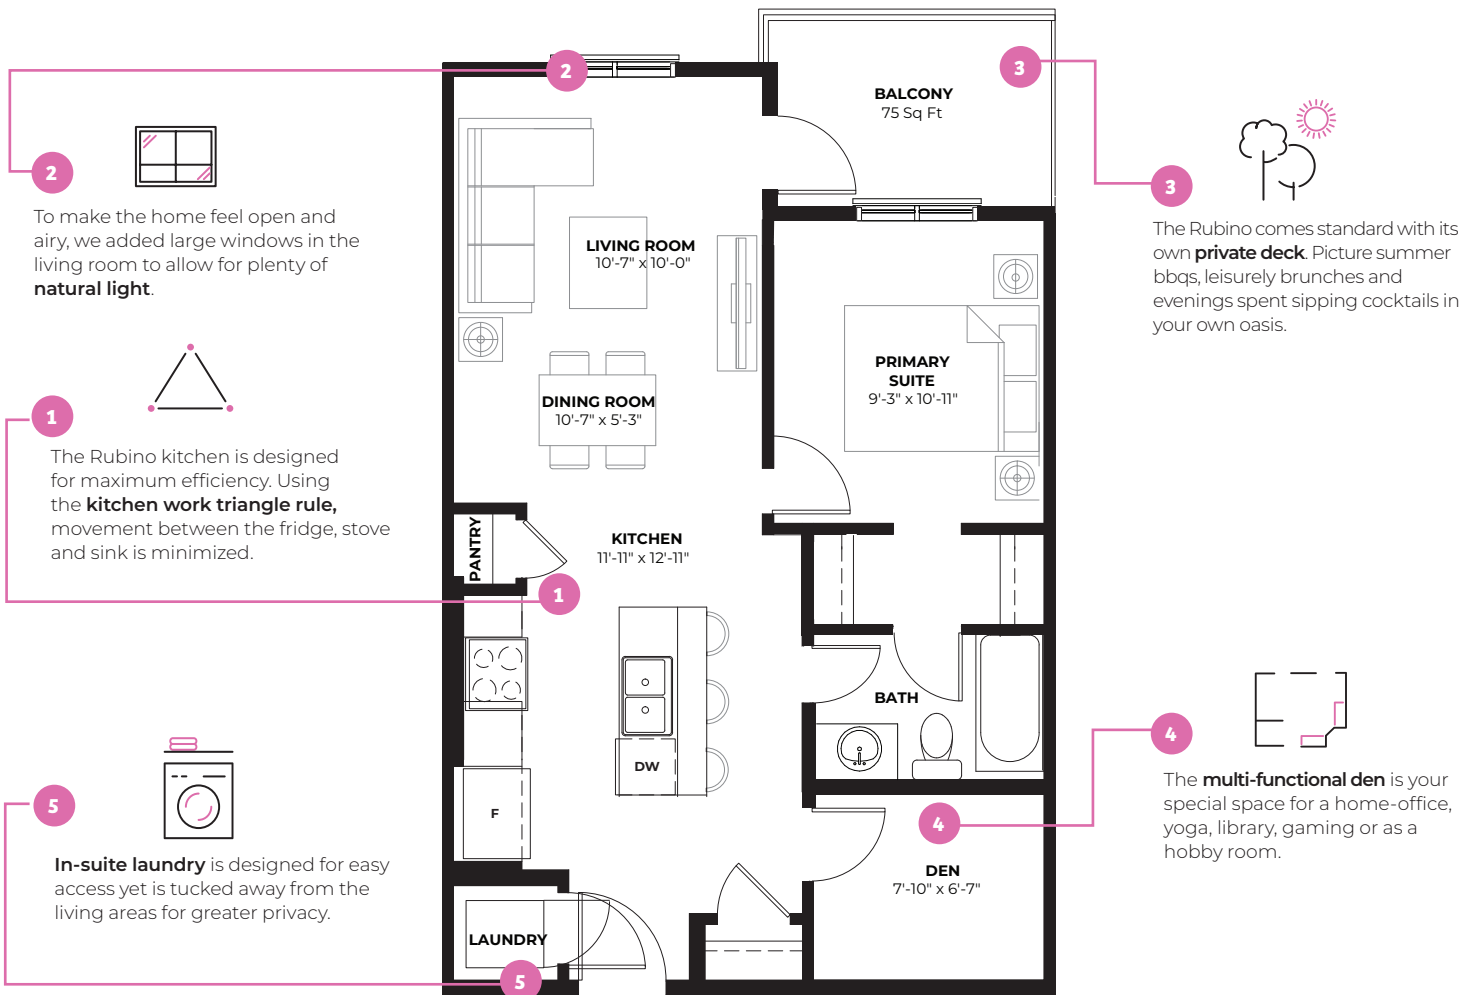

# The RUBINO B

Bold Designer  
Condos

1 Bed + Den  
1 Bath  
654 sq ft

## Key Features

9FT-10FT CEILING

**Rohit**<sup>TM</sup>  
HOMES | Bold Goes Further

This plan illustrates some or all of the options and configurations available for your home. This document is provided for informational purposes only and does not form part of the Agreement. Option selections need to be part of a schedule for it to be included in the Agreement. Artist's renderings are conceptual only and are subject to change without notice. Dimensions are approximate and may vary in actual building. No guarantee is made that the facilities or features shown will be built, or if built, will be of the same type, size, or nature depicted as seen in the showhome or on this material. Windows are subject to change with elevation. As of November 1, 2023.