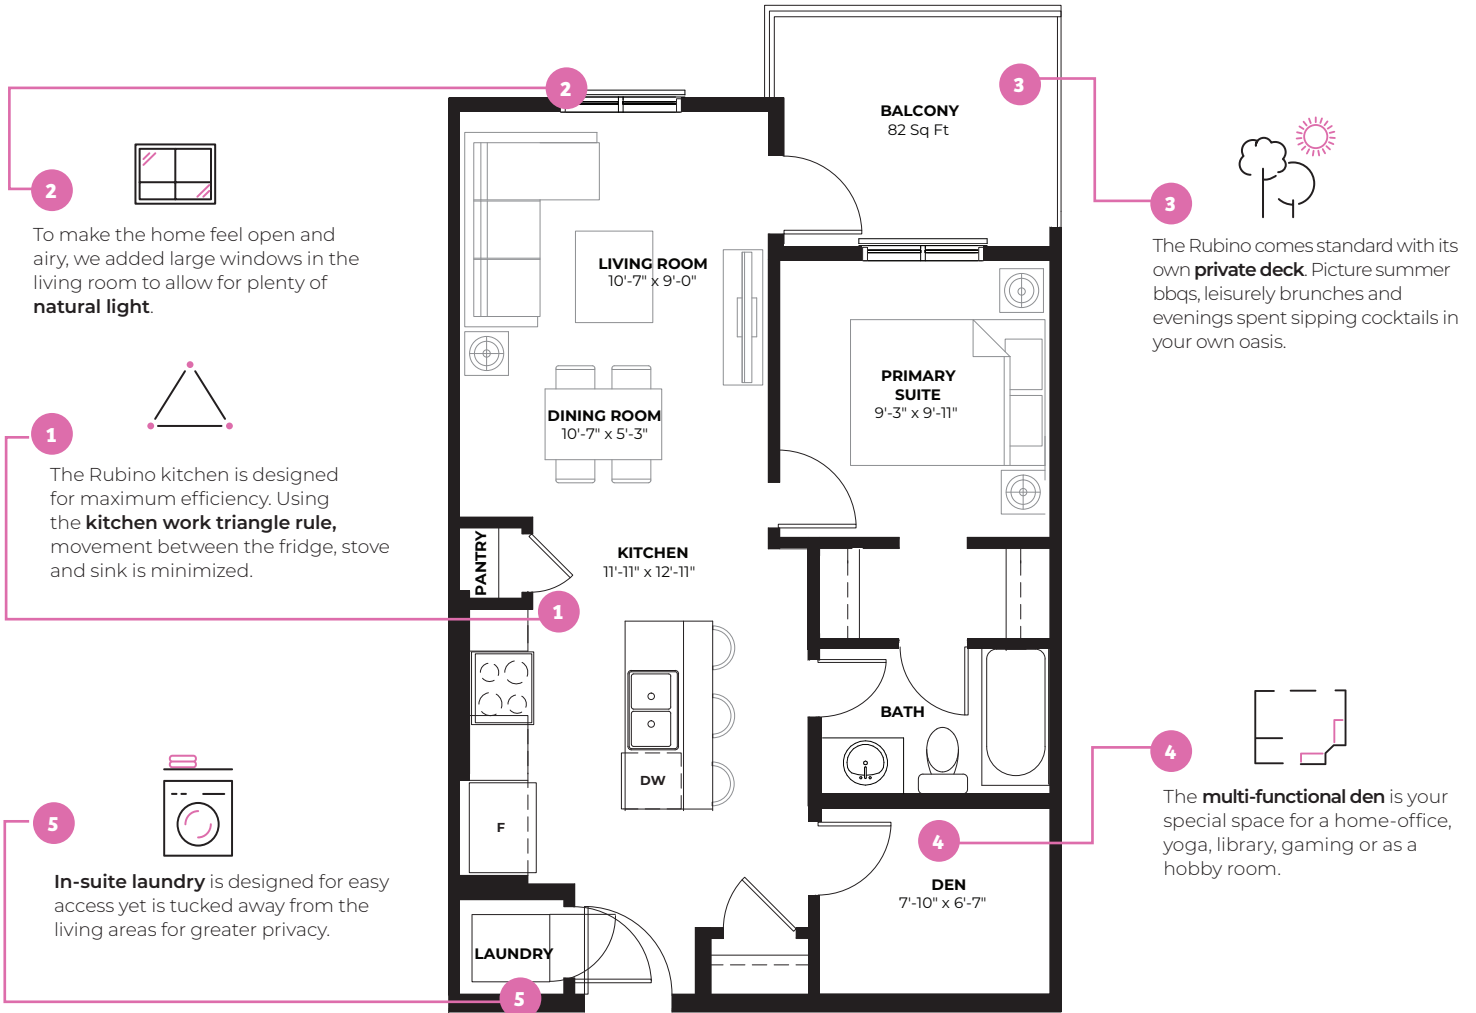

The RUBINO A

Bold Designer
Condos

1 Bed + Den

1 Bath

634 sq ft

Key Features

9FT-10FT CEILING

RohitTM
HOMES | Bold Goes Further

This plan illustrates some or all of the options and configurations available for your home. This document is provided for informational purposes only and does not form part of the Agreement. Option selections need to be part of a schedule for it to be included in the Agreement. Artist's renderings are conceptual only and are subject to change without notice. Dimensions are approximate and may vary in actual building. No guarantee is made that the facilities or features shown will be built, or if built, will be of the same type, size, or nature depicted as seen in the showhome or on this material. Windows are subject to change with elevation. As of November 1, 2023.