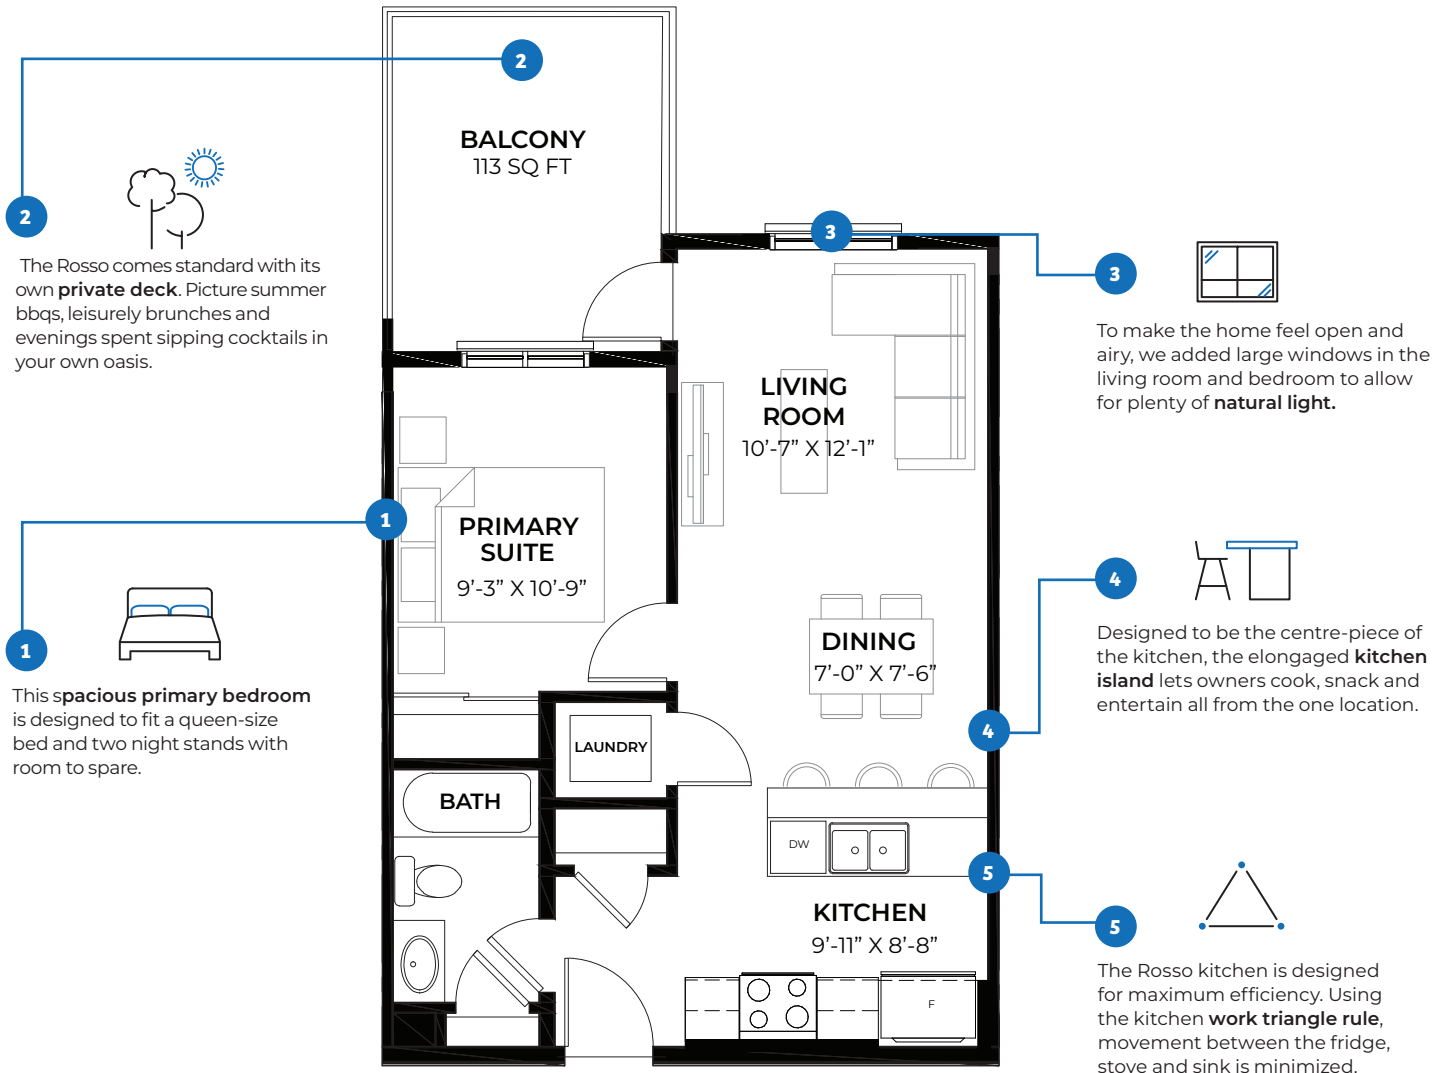

The ROSSO B

Bold Designer
Condos

1 Bed
1 Bath
561 sq ft

Key Features

9FT-10FT CEILING

RohitTM
HOMES | Bold Goes Further

This plan illustrates some or all of the options and configurations available for your home. This document is provided for informational purposes only and does not form part of the Agreement. Option selections need to be part of a schedule for it to be included in the Agreement. Artist's renderings are conceptual only and are subject to change without notice. Dimensions are approximate and may vary in actual building. No guarantee is made that the facilities or features shown will be built, or if built, will be of the same type, size, or nature depicted as seen in the showhome or on this material. Windows are subject to change with elevation. As of November 1, 2023.