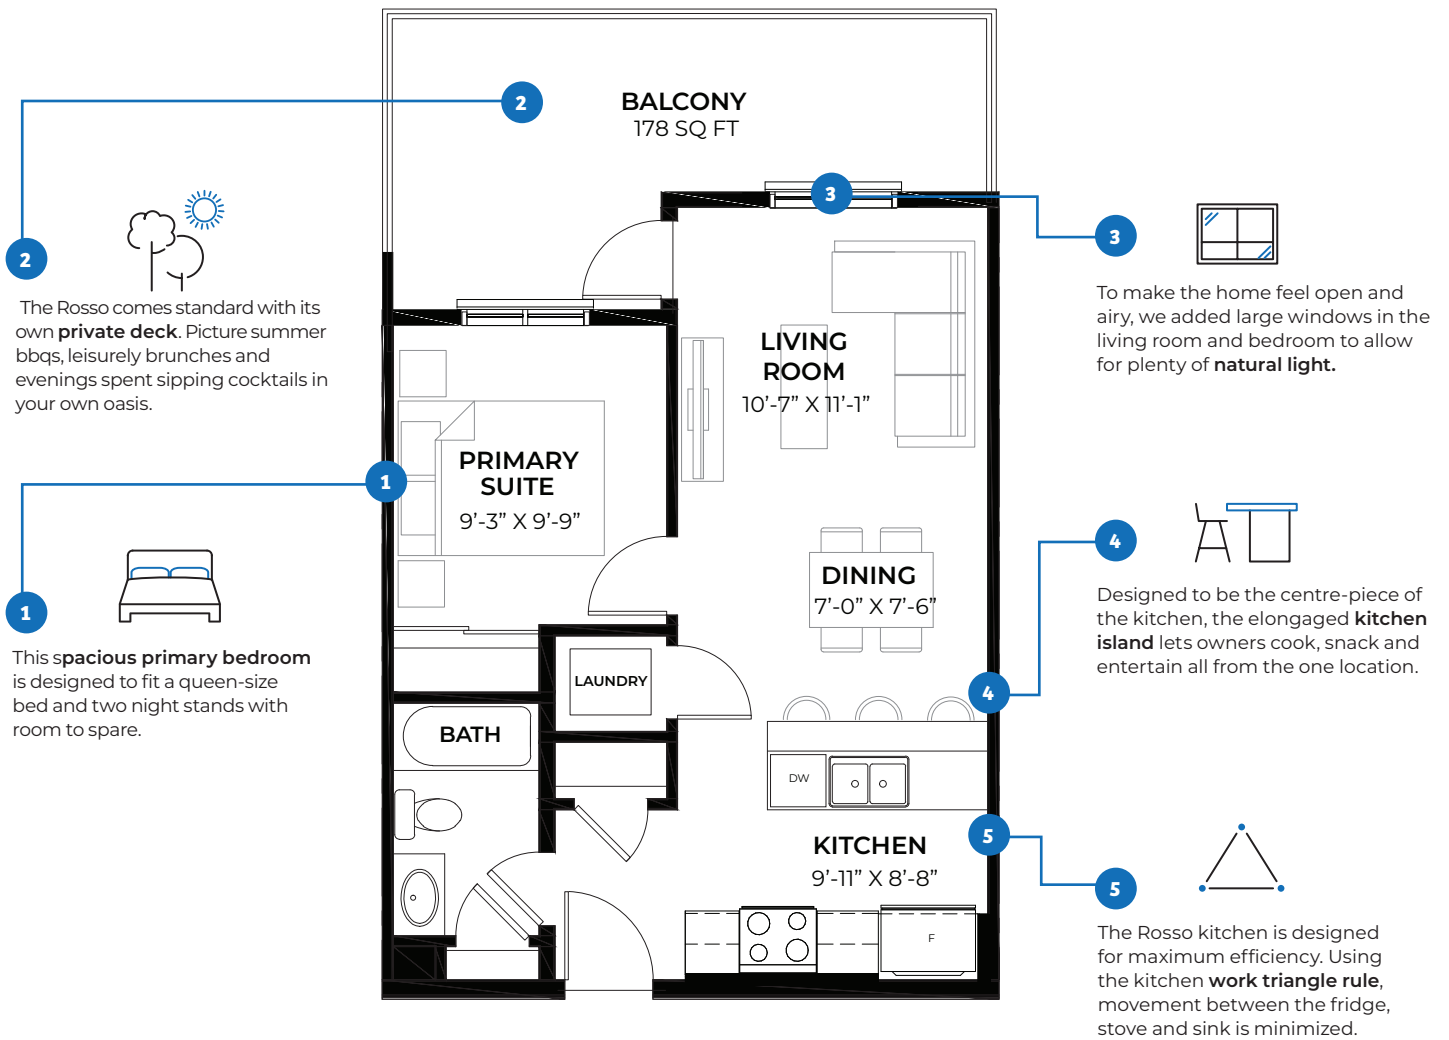

The ROSSO A

Bold Designer
Condos

1 Bed
1 Bath
536 sq ft

Key Features

9FT-10FT CEILING

RohitTM
HOMES | Bold Goes Further

This plan illustrates some or all of the options and configurations available for your home. This document is provided for informational purposes only and does not form part of the Agreement. Option selections need to be part of a schedule for it to be included in the Agreement. Artist's renderings are conceptual only and are subject to change without notice. Dimensions are approximate and may vary in actual building. No guarantee is made that the facilities or features shown will be built, or if built, will be of the same type, size, or nature depicted as seen in the showhome or on this material. Windows are subject to change with elevation. As of November 1, 2023.