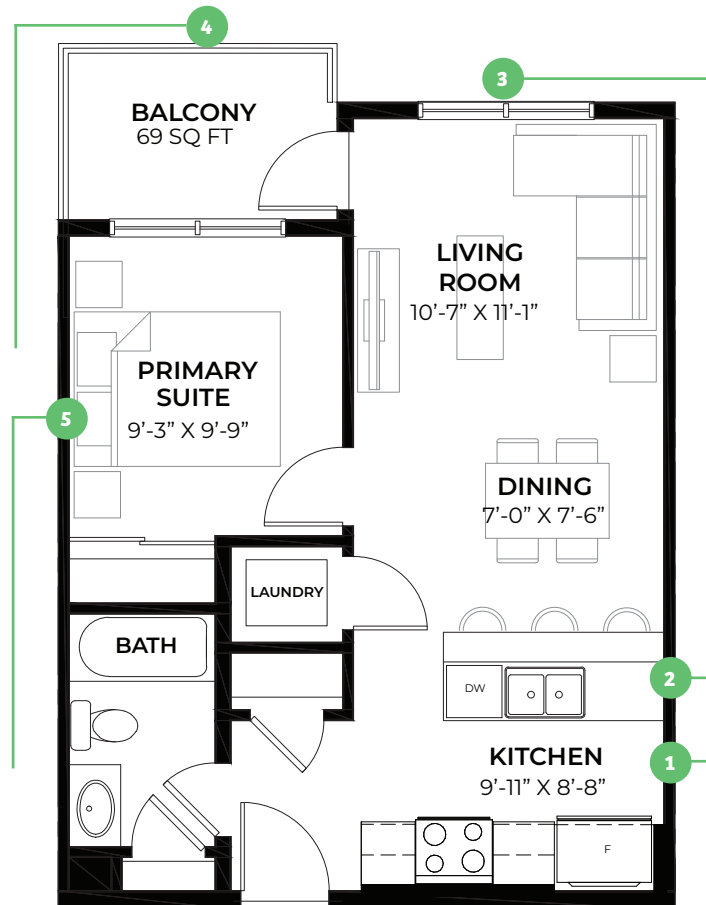

The ROSSO

Bold Designer
Condos

1 Bed
1 Bath
537 sq ft

Key Features

9FT-10FT CEILING

4

The Rosso apartment home comes standard with its own **private deck**. Picture summer bbqs, leisurely brunches and evenings spent sipping cocktails in your own oasis.

5

This **spacious bedroom** is designed to fit a queen-size bed and two night stands with room to spare.

3

To make the home feel open and airy, we added large windows in the living room and bedroom to allow for plenty of **natural light**.

2

Designed to be the centre-piece of the kitchen, the elongated **kitchen island** lets owners cook, snack and entertain all from the one location.

1

The Rosso kitchen is designed for maximum efficiency. Using the **kitchen work triangle rule**, movement between the fridge, stove and sink is minimized.