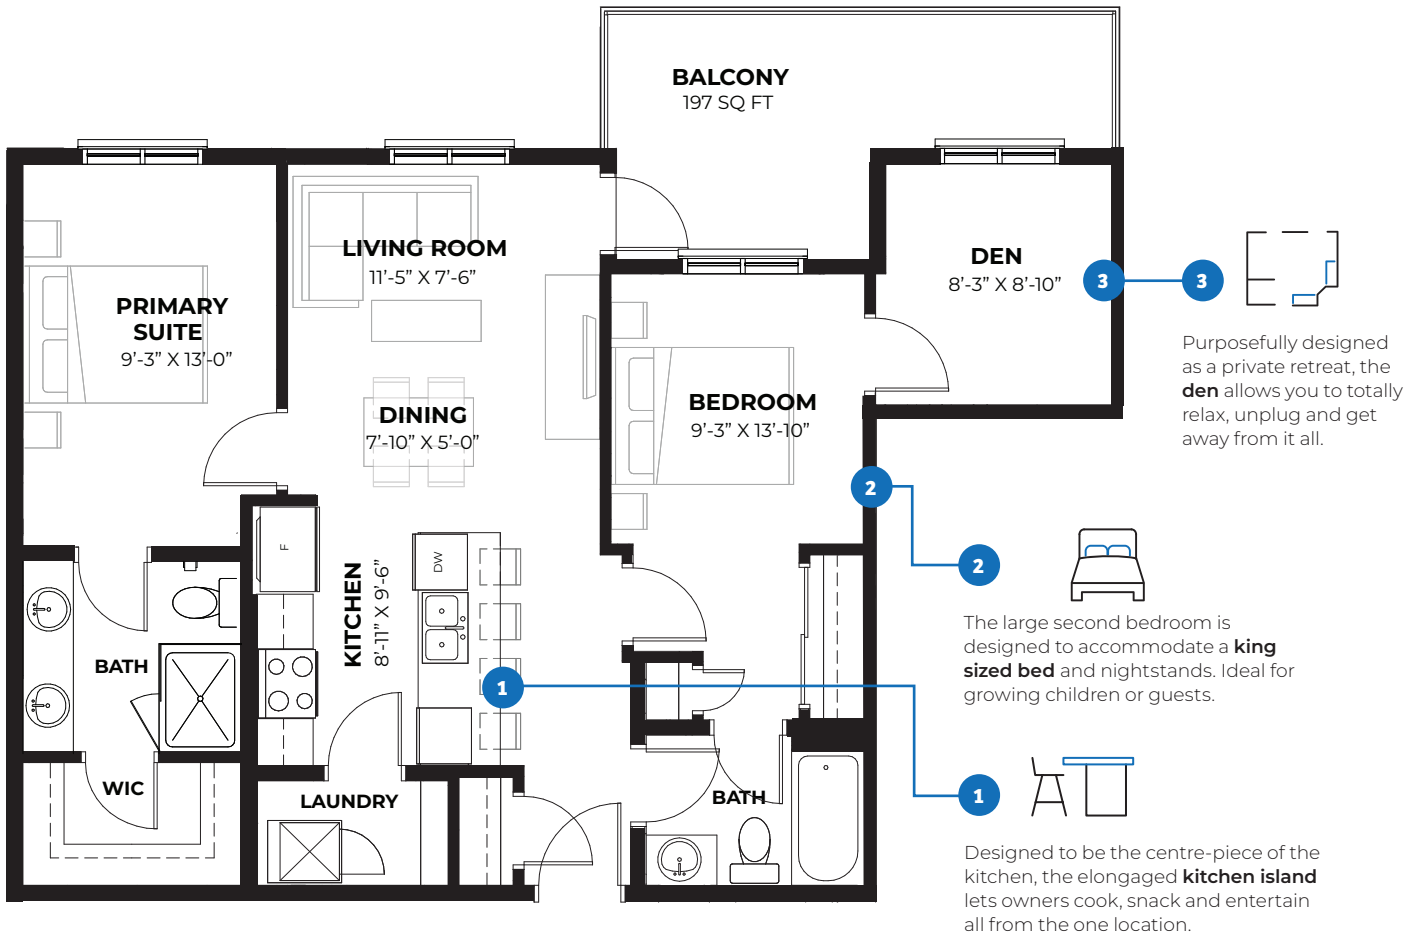

# The ORO B

Bold Designer  
Condos

2 Bed + Den  
2 Bath  
909 sq ft

## Key Features

9FT-10FT CEILING

**Rohit**<sup>TM</sup>  
HOMES | Bold Goes Further