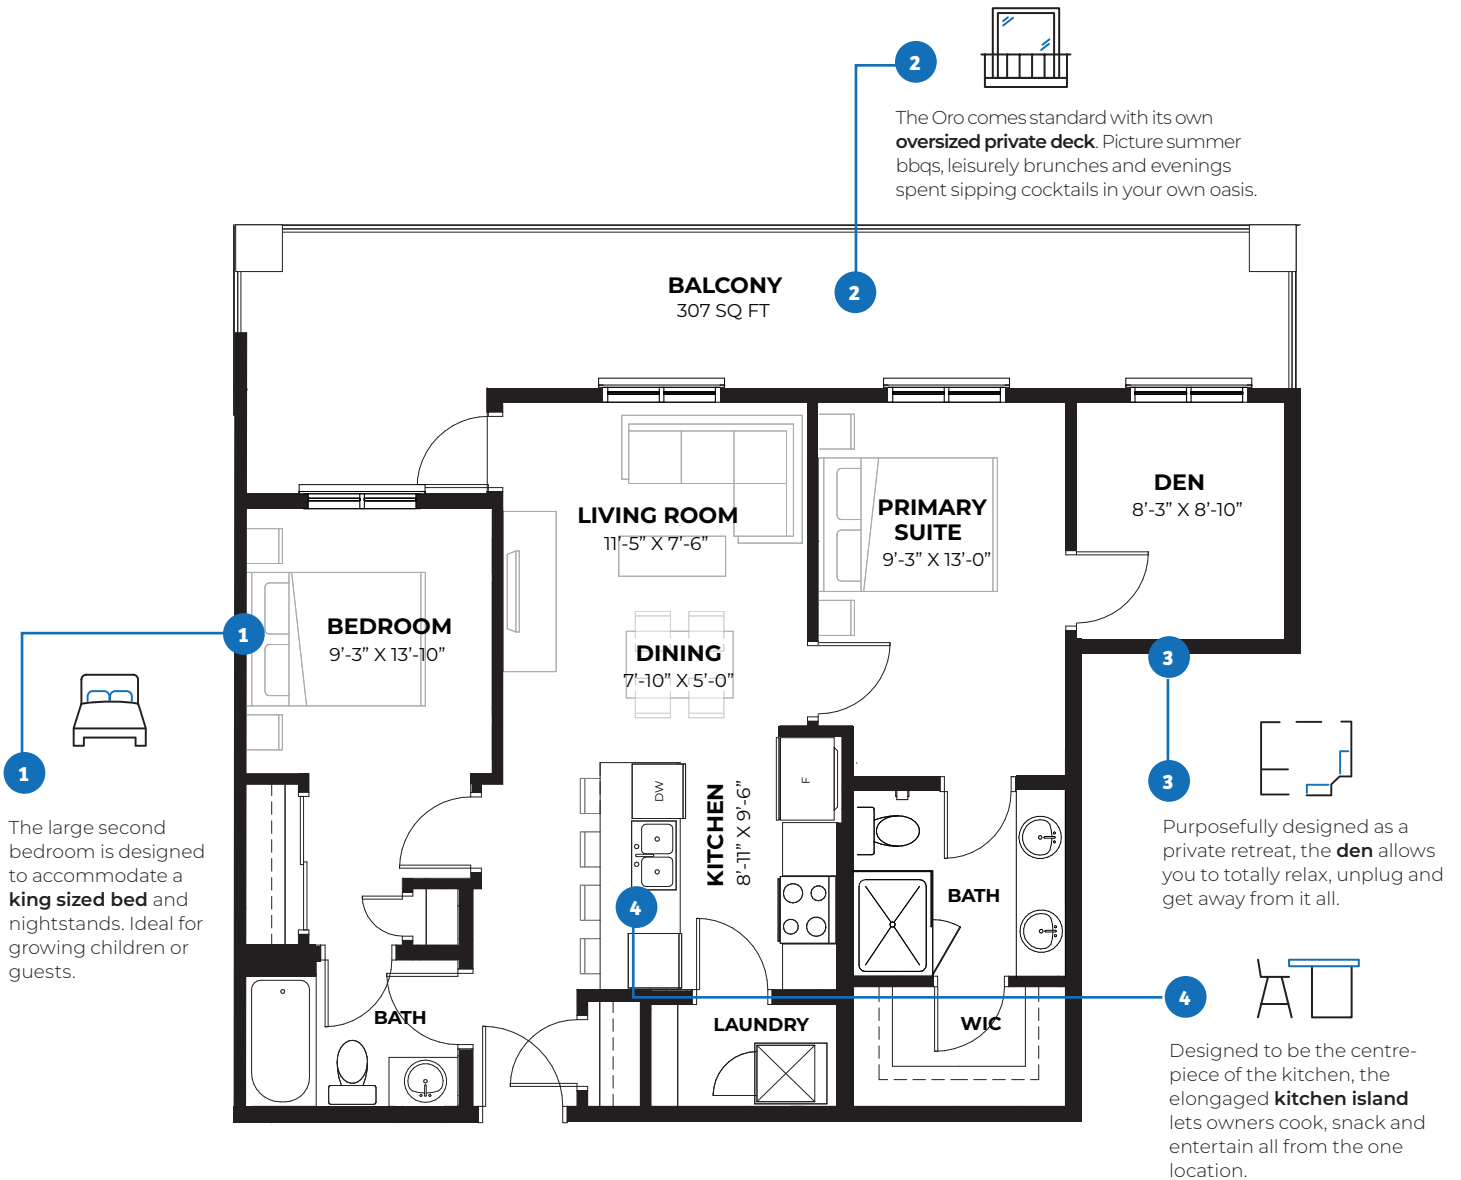

The ORO A

Bold Designer
Condos

2 Bed + Den
2 Bath
907 sq ft

Key Features

9FT-10FT CEILING

RohitTM
HOMES | Bold Goes Further