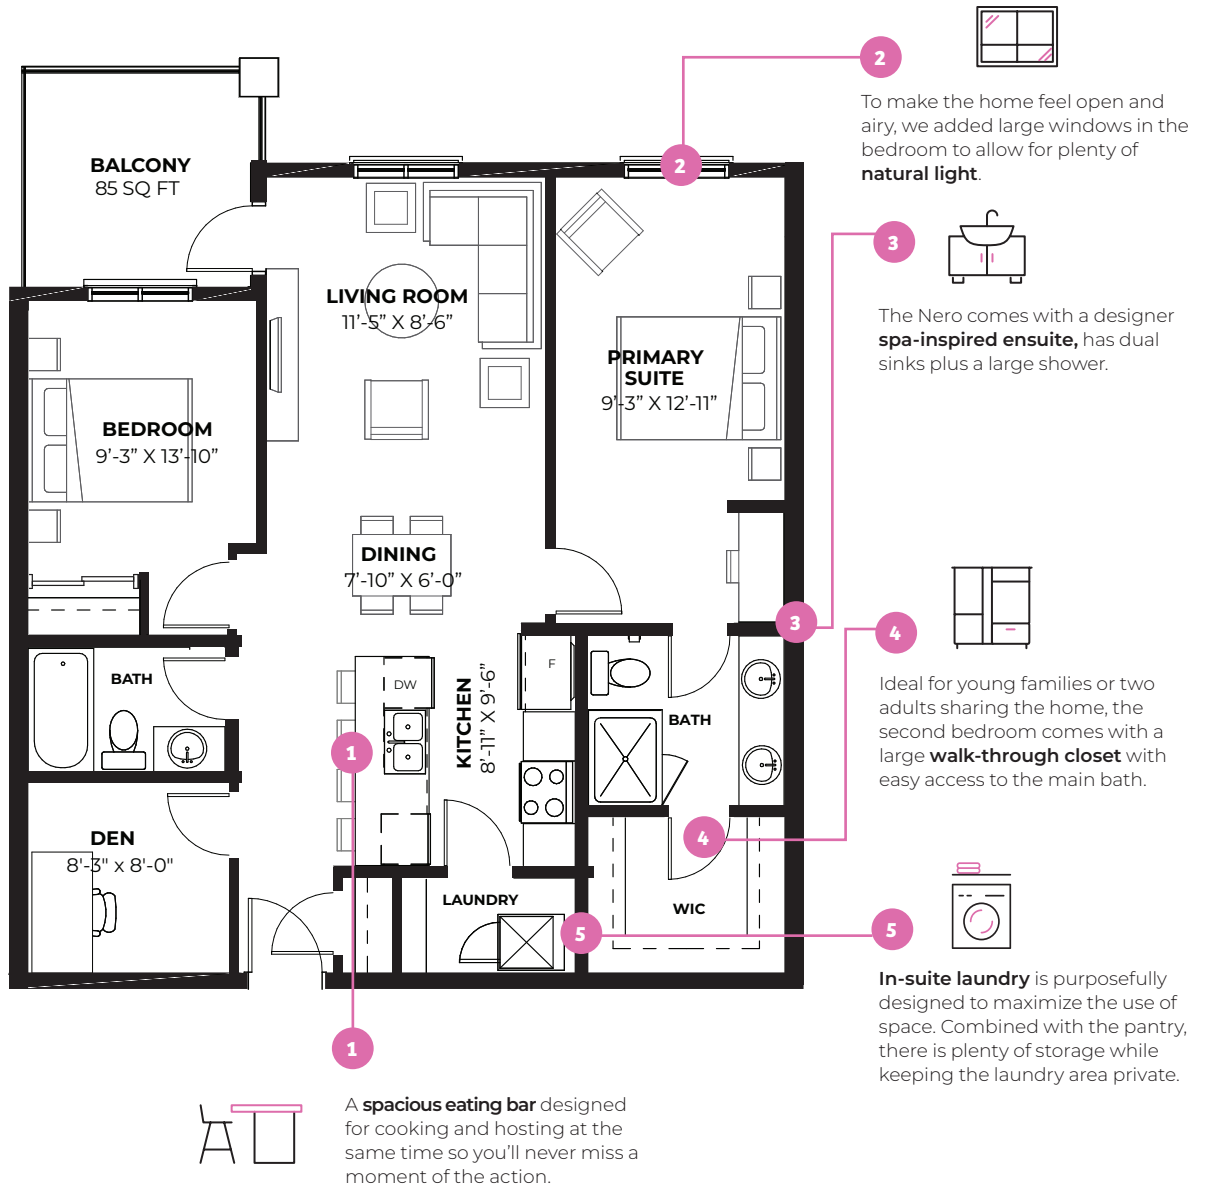

# The NERO D

Bold Designer  
Condos

2 Bed  
2 Bath  
1008 sq ft

## Key Features

9FT-10FT CEILING

**Rohit**<sup>TM</sup>  
HOMES | Bold Goes Further