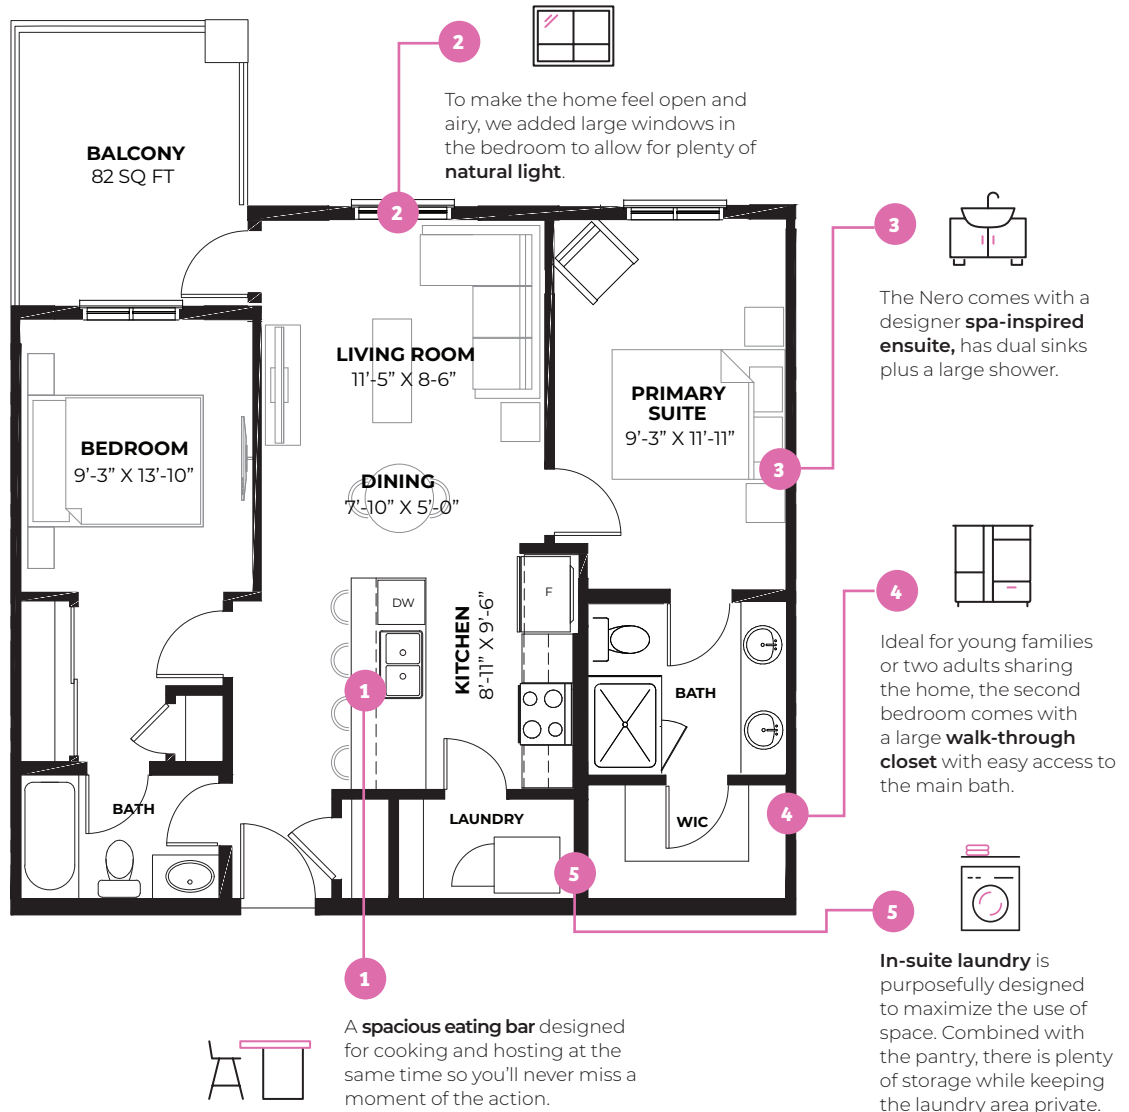

The NERO C

**Bold Designer
Condos**

**2 Bed
2 Bath
856 sq ft**

Key Features

9FT-10FT CEILING

RohitTM
HOMES | Bold Goes Further