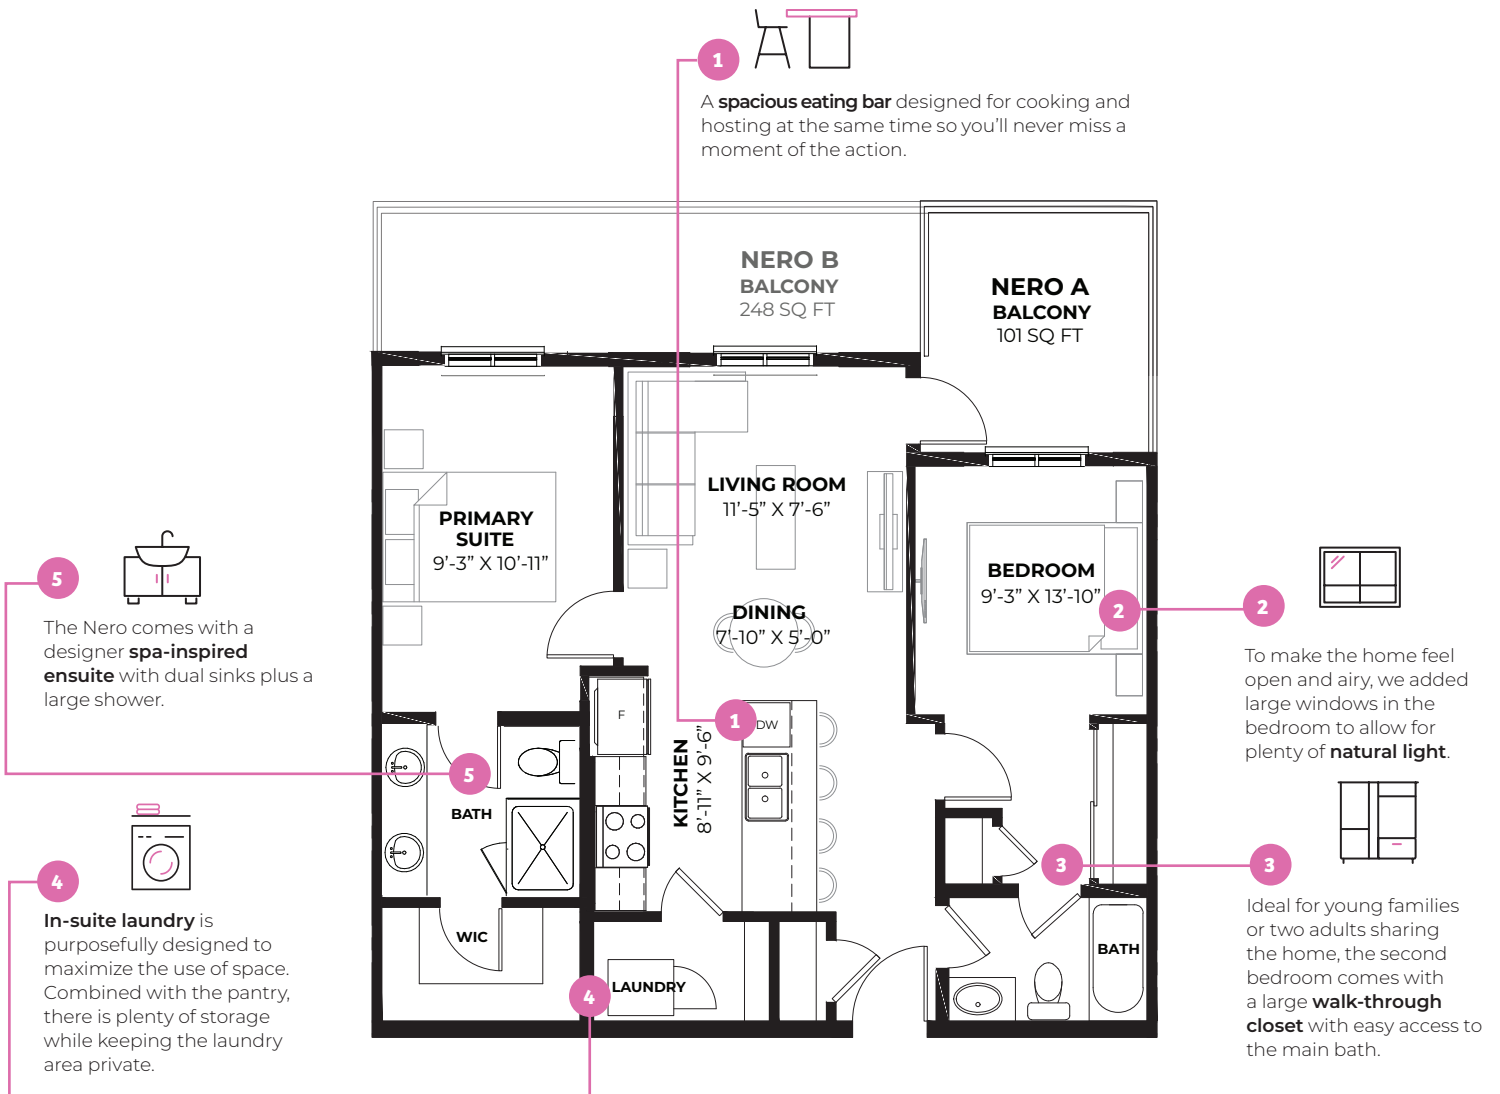

The NERO A & B Bold Designer Condos

2 Bed
2 Bath
A 824 sq ft | B 823 sq ft

Main Floor Features

9FT-10FT CEILING

RohitTM
HOMES | Bold Goes Further

This plan illustrates some or all of the options and configurations available for your home. This document is provided for informational purposes only and does not form part of the Agreement. Option selections need to be part of a schedule for it to be included in the Agreement. Artist's renderings are conceptual only and are subject to change without notice. Dimensions are approximate and may vary in actual building. No guarantee is made that the facilities or features shown will be built, or if built, will be of the same type, size, or nature depicted as seen in the showhome or on this material. Windows are subject to change with elevation. As of November 1, 2023.