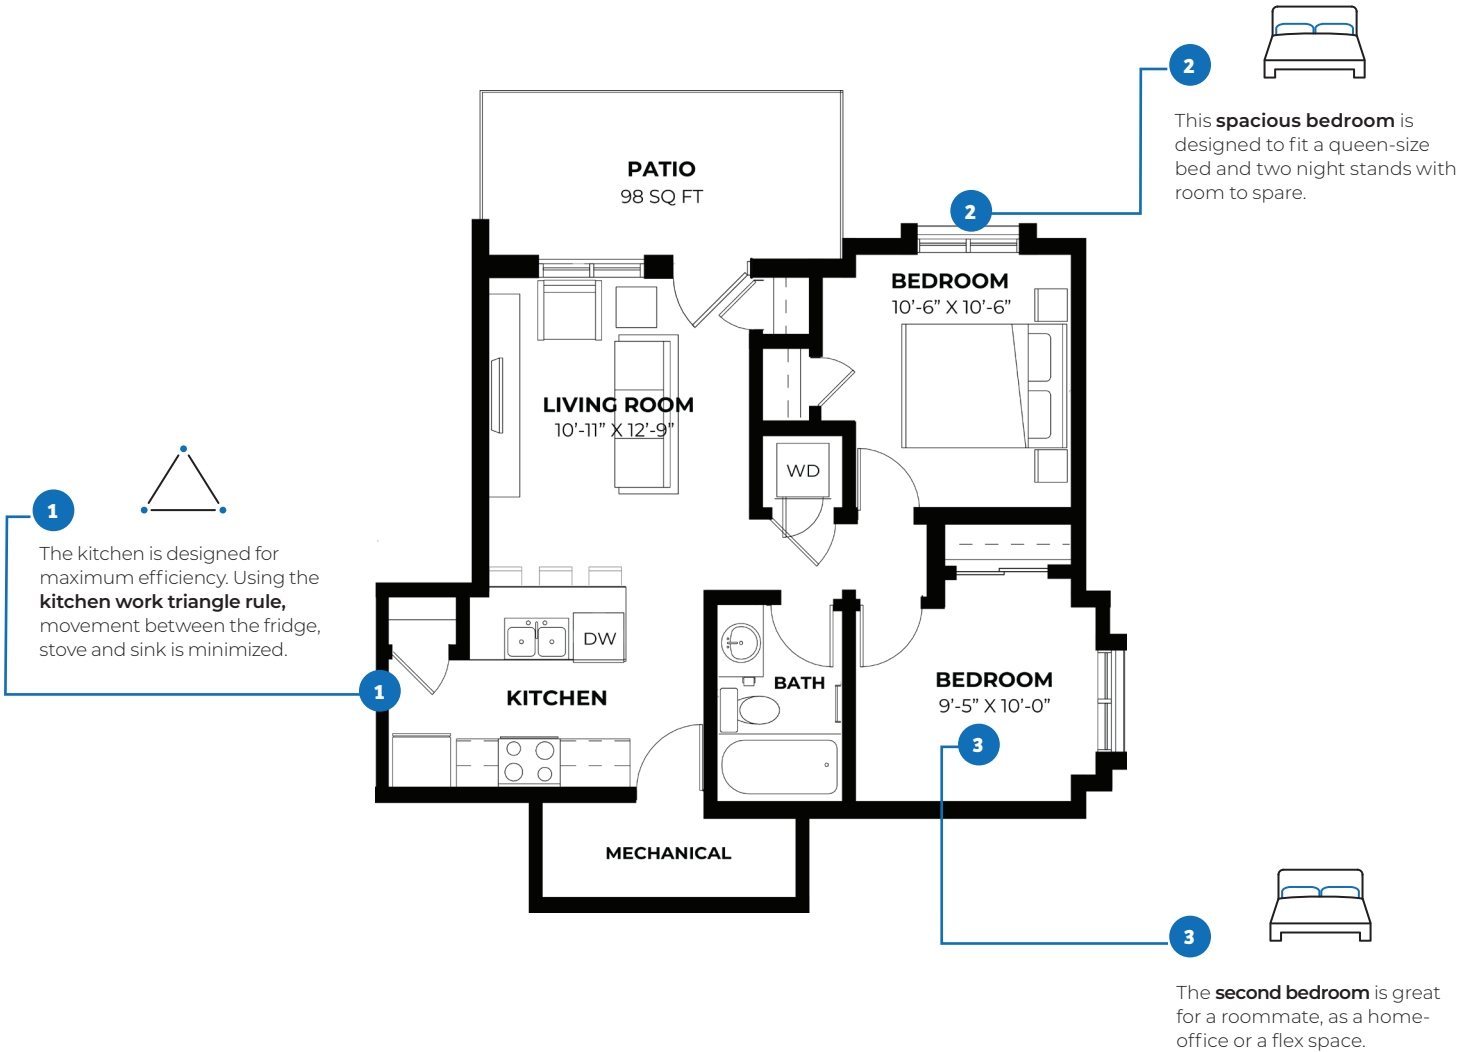

The CAMBRIDGE B2

2 Bed
1 Bath
639 sq ft

Bold Designer Townhomes

Key Features

9 FT CEILING

RohitTM
HOMES | Bold Goes Further

This plan illustrates some or all of the options and configurations available for your home. This document is provided for informational purposes only and does not form part of the Agreement. Option selections need to be part of a schedule for it to be included in the Agreement. Artist's renderings are conceptual only and are subject to change without notice. Dimensions are approximate and may vary in actual building. No guarantee is made that the facilities or features shown will be built, or if built, will be of the same type, size, or nature depicted as seen in the showhome or on this material. Windows are subject to change with elevation. As of November 1, 2023.