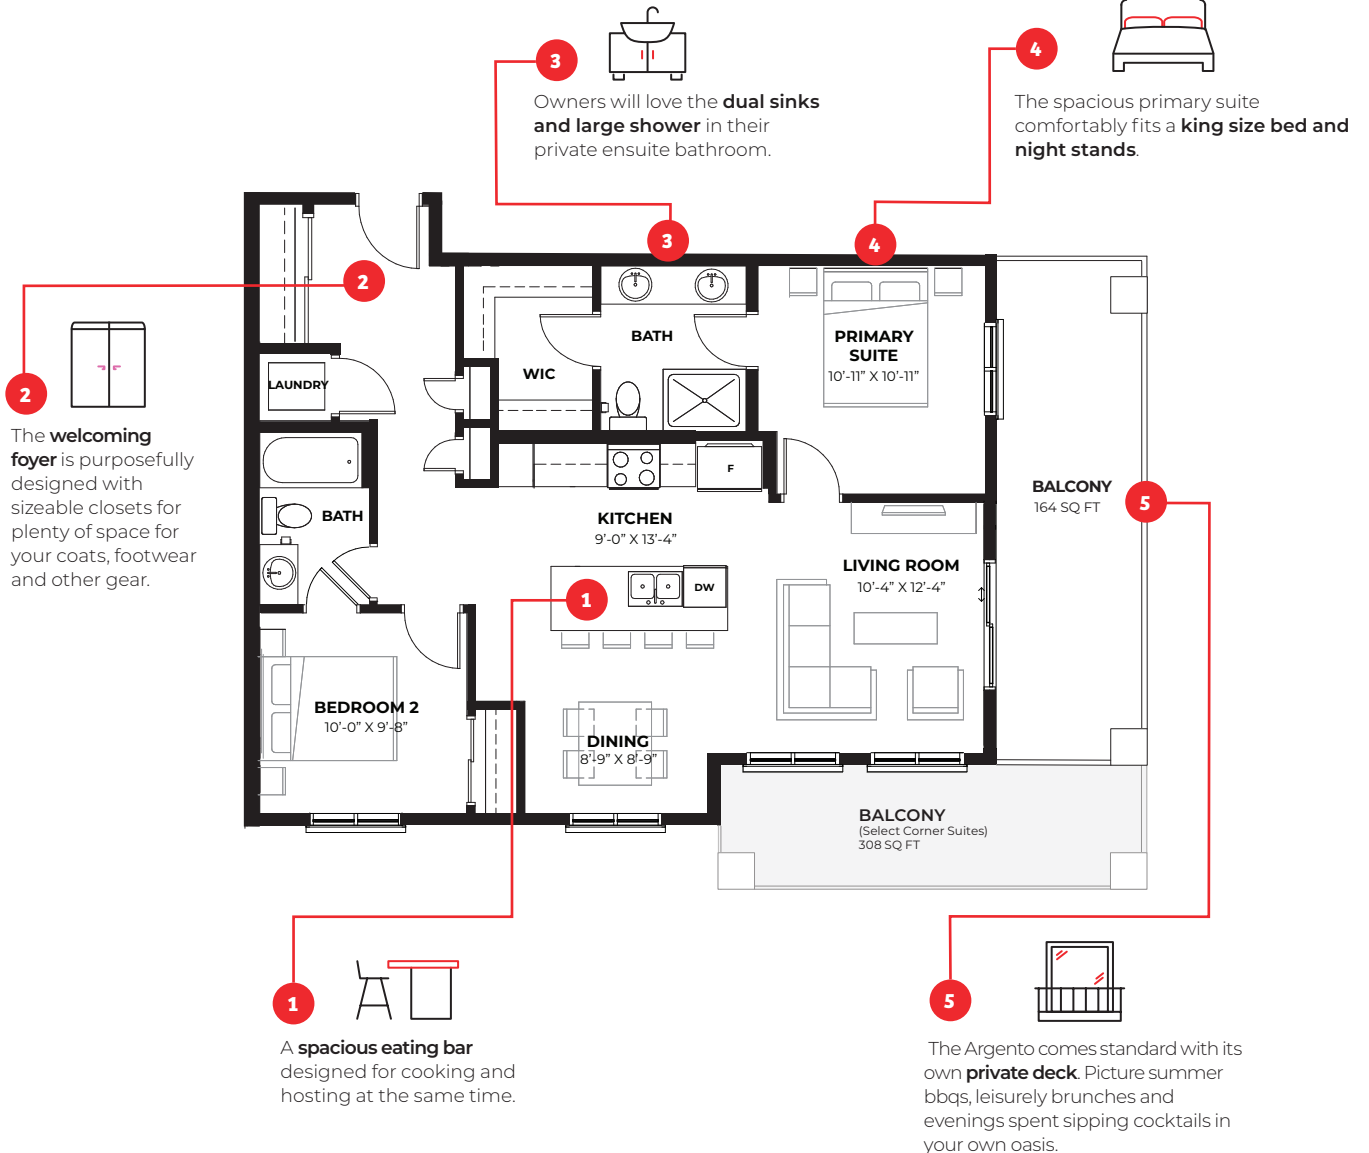

# The ARGENTO A

Bold Designer  
Condos

Dean's Landing  
At University District

## Key Features

2 BED | 2 BATH

972 SQ FT

9FT-10FT CEILING

**Rohit**<sup>TM</sup>  
HOMES | Bold Goes Further

This plan illustrates some or all of the options and configurations available for your home. This document is provided for informational purposes only and does not form part of the Agreement. Option selections need to be part of a schedule for it to be included in the Agreement. Artist's renderings are conceptual only and are subject to change without notice. Dimensions are approximate and may vary in actual building. No guarantee is made that the facilities or features shown will be built, or if built, will be of the same type, size, or nature depicted as seen in the showhome or on this material. Windows are subject to change with elevation. As of February 6, 2024.