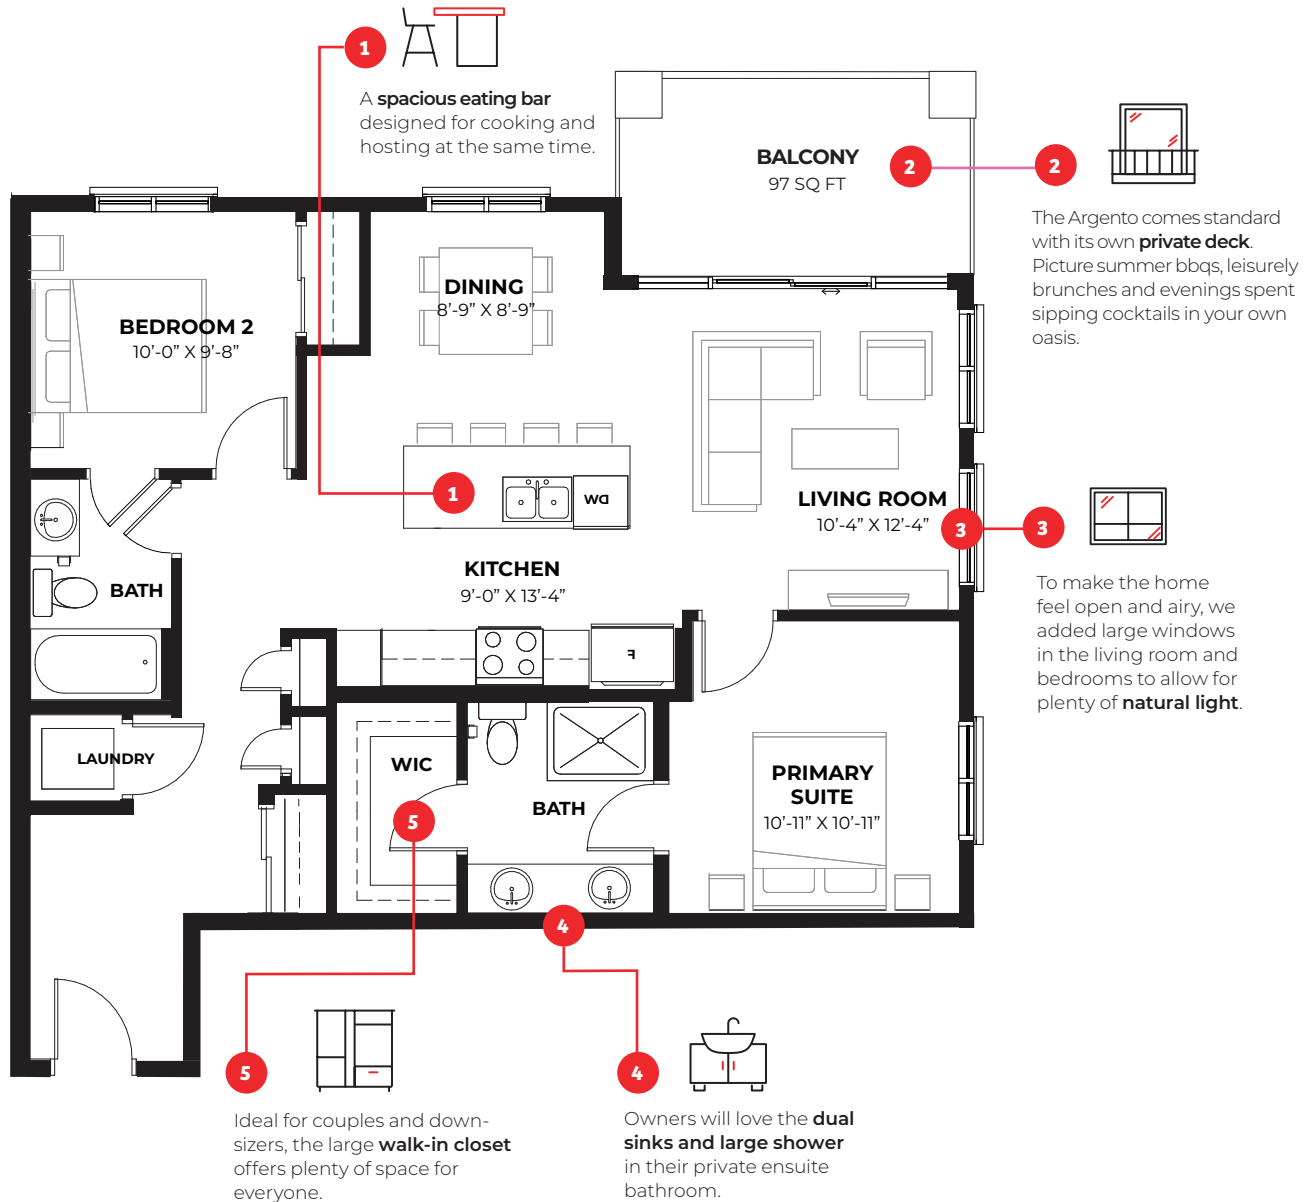

The

# ARGENTO B

Bold Designer  
Condos

2 Bed  
2 Bath  
980 sq ft

## Key Features

9FT-10FT CEILING