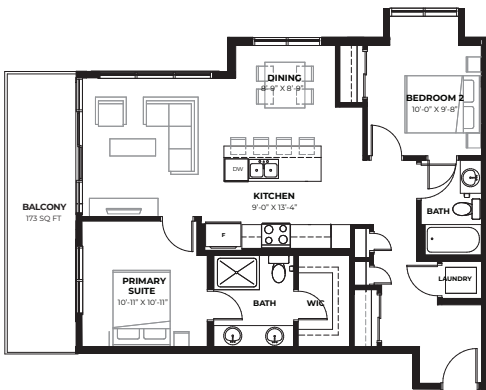

The ARGENTO B & C

Bold Designer Condos

2 Bed
2 Bath
962 sq ft

Key Features

Argento B Variations

Argento B v2
989 sq ft