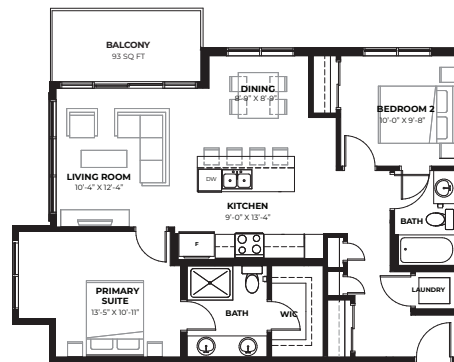

The ARGENTO B & C

Bold Designer Condos

2 Bed
2 Bath
962 sq ft

Key Features

9FT-10FT CEILING

6

The Argento apartment home comes standard with its own **private balcony**. Picture summer bbqs, leisurely brunches and evenings spent sipping cocktails in your own oasis.

5

To make the home feel open and airy, we added large windows in the living room and bedrooms to allow for plenty of **natural light**.

1

A **spacious eating bar** designed for cooking and hosting at the same time.

2

The **welcoming foyer** is purposefully designed with sizeable closets for plenty of space for your coats, footwear and other gear.

4

Owners will love the **dual sinks and large shower** in their private ensuite bathroom.

Argento B Variations

Argento B v2
989 sq ft

Argento B v3
989 sq ft

Argento C
962 sq ft

RohitTM
HOMES | Bold Goes Further