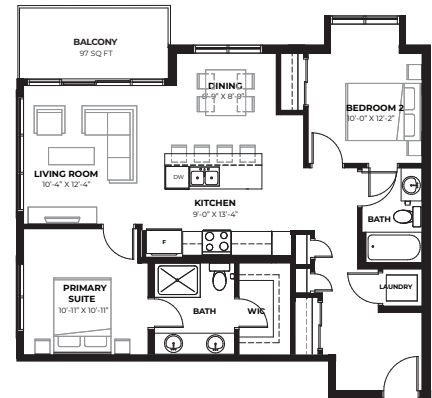

Argento B v3
989 sq ft