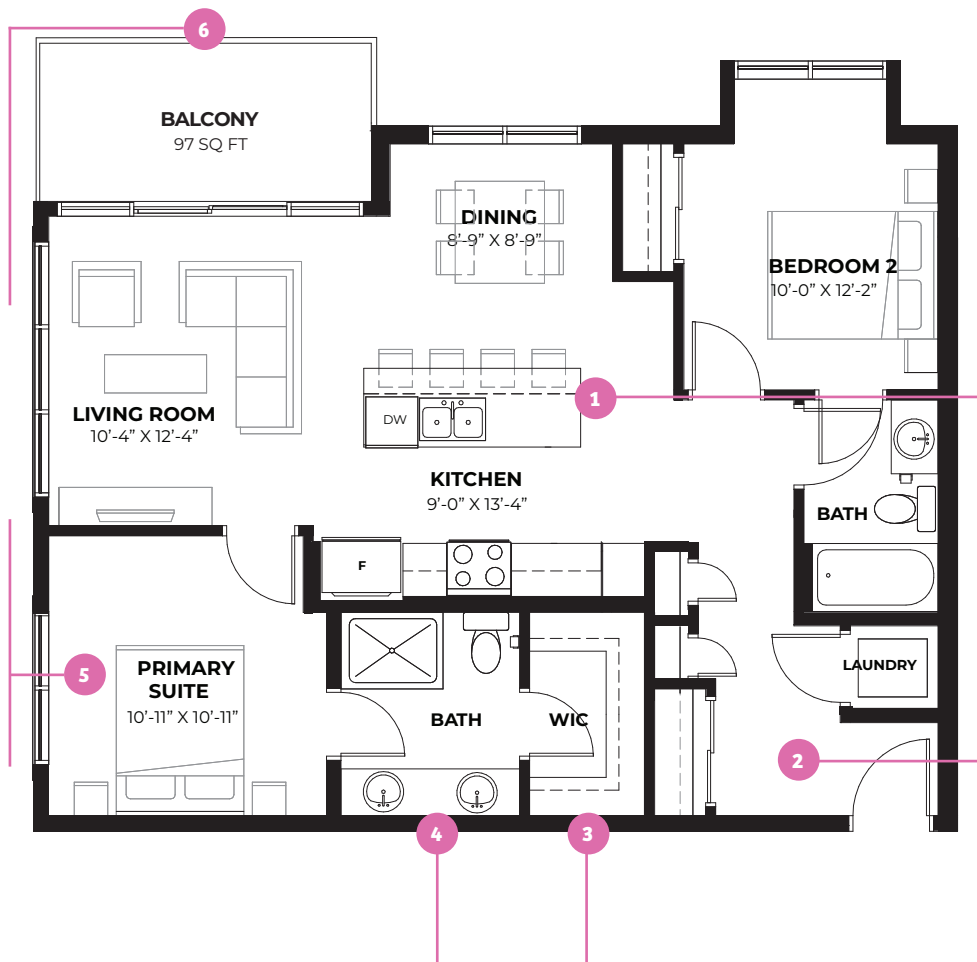

The ARGENTO B & C

Bold Designer Condos

2 Bed
2 Bath
962 sq ft

Key Features

9FT-10FT CEILING

6

The Argento apartment home comes standard with its own **private balcony**. Picture summer bbqs, leisurely brunches and evenings spent sipping cocktails in your own oasis.

5

To make the home feel open and airy, we added large windows in the living room and bedrooms to allow for plenty of **natural light**.

1

A **spacious eating bar** designed for cooking and hosting at the same time.

2

The **welcoming foyer** is purposefully designed with sizeable closets for plenty of space for your coats, footwear and other gear.

4

Owners will love the **dual sinks and large shower** in their private ensuite bathroom.

3

Ideal for couples and down-sizers, the large **walk-in closet** offers plenty of space for everyone.

RohitTM
HOMES | Bold Goes Further

The ARGENTO B & C

Bold Designer Condos

2 Bed
2 Bath
962 sq ft

Key Features