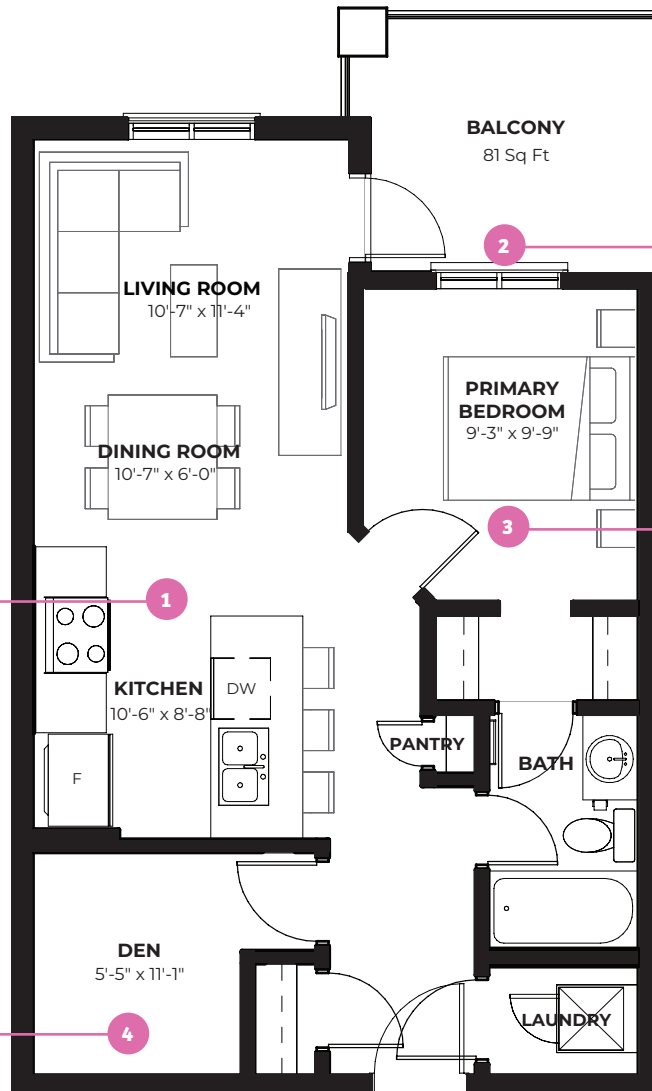

The AMBRA A

Bold Designer
Condos

1 Bed + Den
1 Bath
632 sq ft

Key Features

9FT-10FT CEILING

1

The Ambra comes with a central kitchen and **large island**. Whether you're whipping up a light snack during your favourite movie or entertaining family and friends, you'll never miss a moment of the action.

4

Your **private den** has the flexibility to be a home-office, yoga studio, gaming station or just a quiet place for you to be you.

2

2

To make the home feel open and airy, we added **large windows** in the living room to allow for plenty of natural light.

3

3

This spacious primary bedroom is designed to fit a **queen-size bed** and two night stands with room to spare.